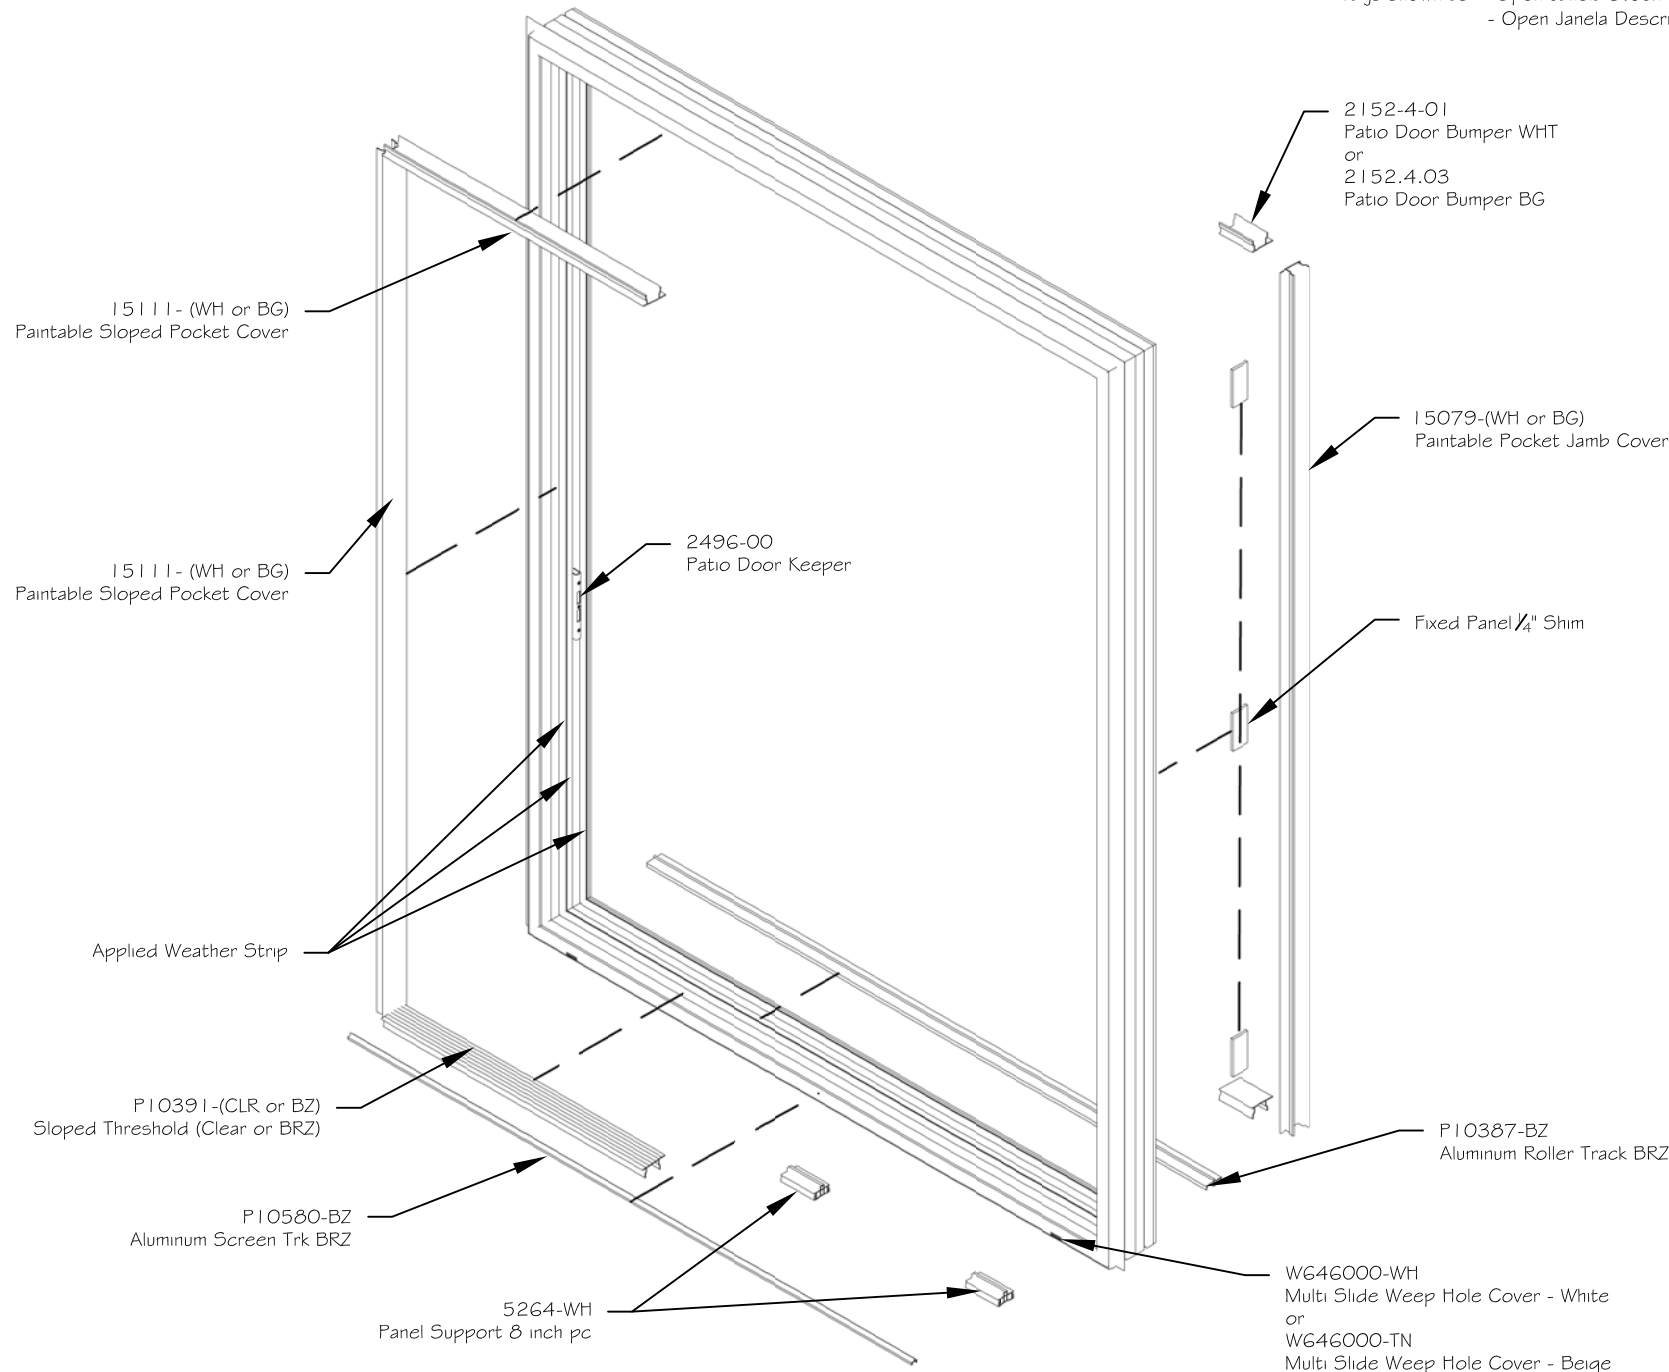

*Tags shown as: - Open Janela Stock Code
- Open Janela Description

450 Delta Ave
Brea, Ca 92821
(714) 385-1202

Notice: This document contains information proprietary to and is protected by copyright of Win-Dor Inc. and shall not be copied, disclosed to others, or used for any purpose other than that for which it is given, without the written permission of Win-Dor Inc.

Project:	File name: Patio Door Frame Assembly	Date: 20181114
Notes:	Layout: Frame Parts List	Drawn by: J Johnson

*Tags shown as: - Open Janela Stock Code
 - Open Janela Description

*Silicone caulking is used in the installation of the applied interlock to the sash.

Project:	File name: 2750 - Exploded Interlock Assembly	Date: 20181114
Notes:	Layout: X Panel	Drawn by: J Johnson

5255-(WH or BG)
2.75 Door Sash
with
5256-WH
2.75 Door Sash w/Interlock

8 x 1 FHP WH
Fixed Panel Screws &/Bag WH