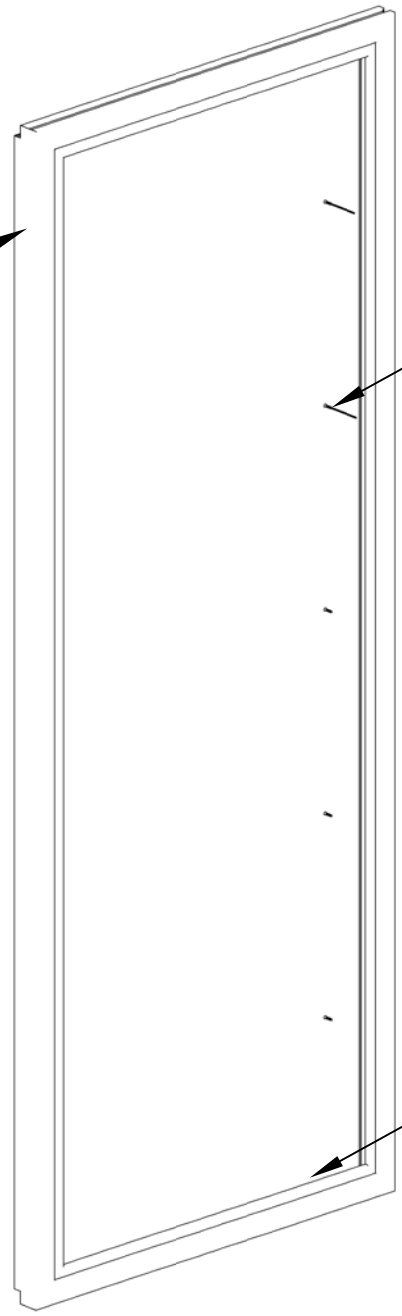

Project:	File name: Patio Door Frame Assembly	Date: 20181114
Notes:	Layout: Frame Parts List	Drawn by: J Johnson

*Tags shown as: - Open Janela Stock Code
 - Open Janela Description

*Silicone caulking is used in the installation of the applied interlock to the sash.

Project:	File name: 2750 - Exploded Interlock Assembly	Date: 20181114
Notes:	Layout: X Panel	Drawn by: J Johnson

5255-(WH or BG)
2.75 Door Sash
with
5256-WH
2.75 Door Sash w/Interlock

8 x 1 FHP WH
Fixed Panel Screws &/Bag WH