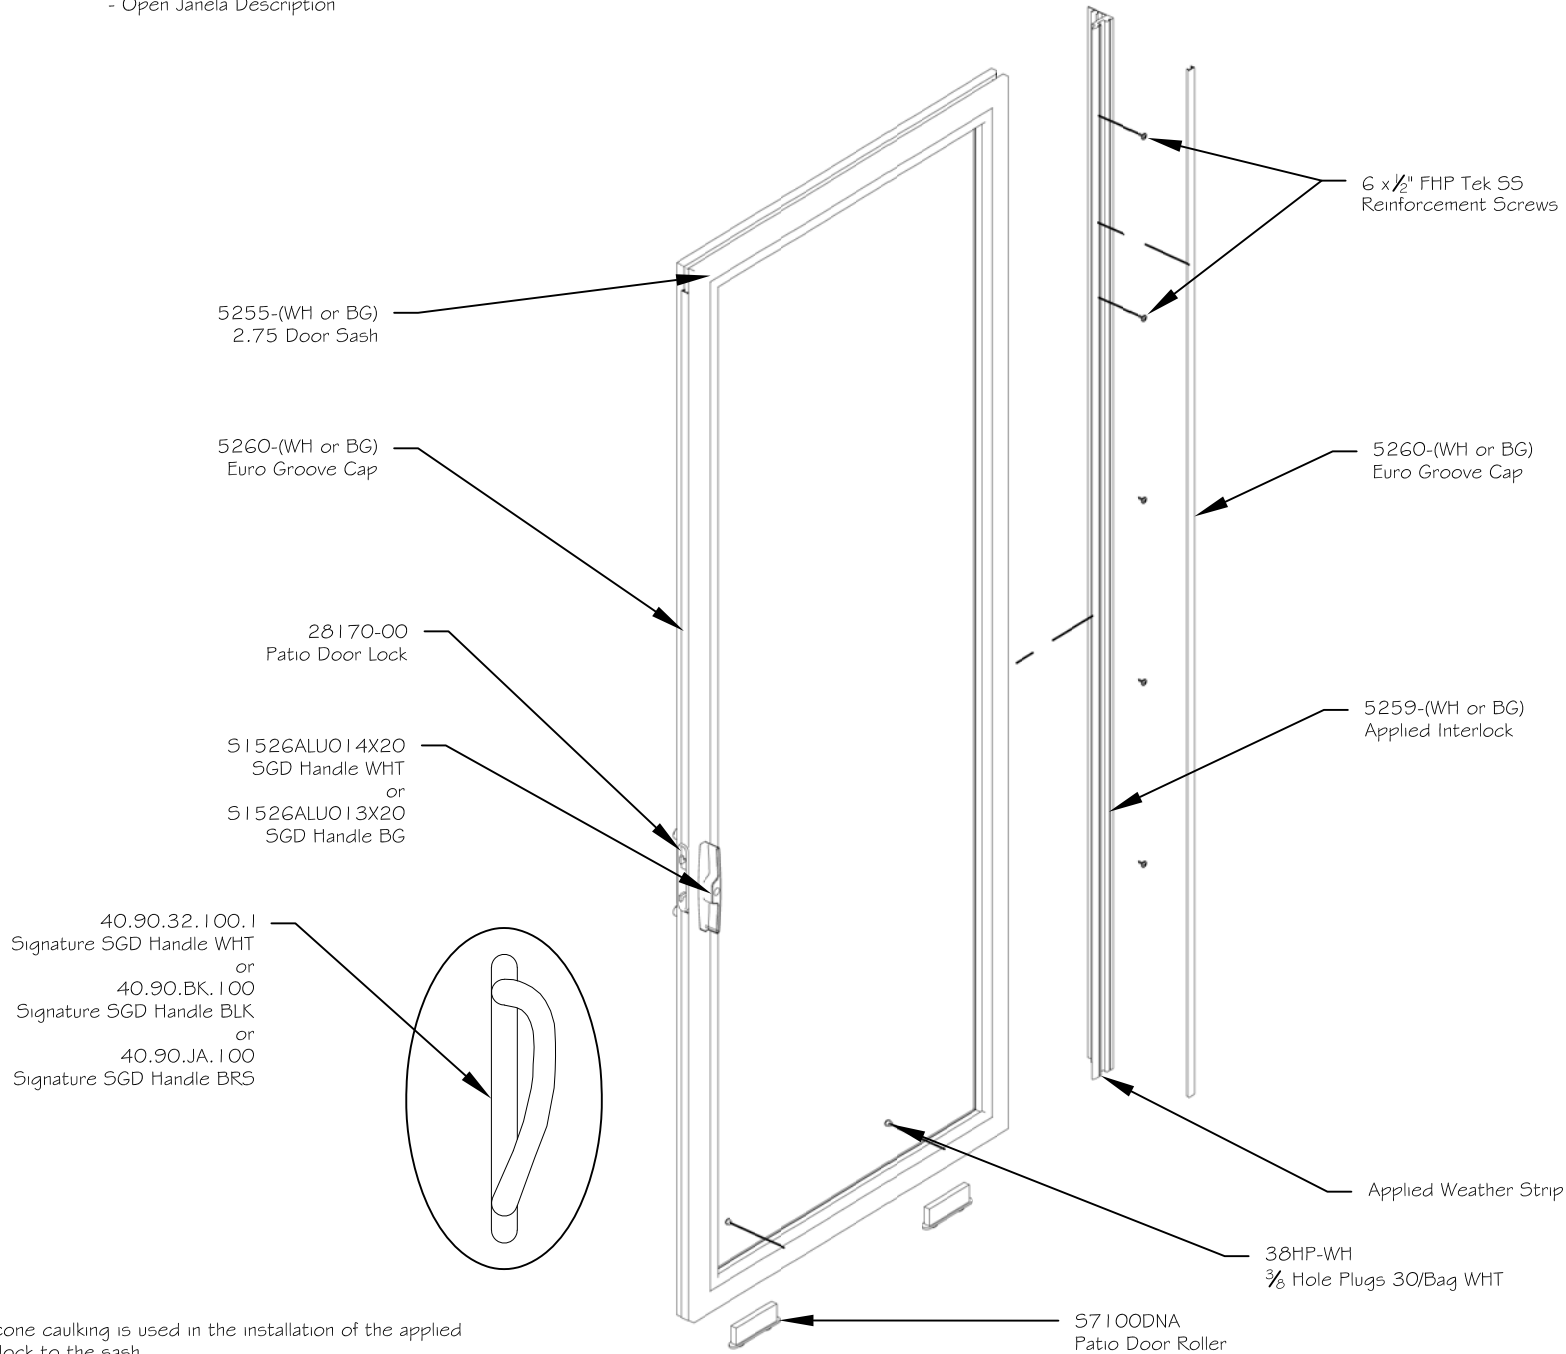

*Tags shown as: - Open Janela Stock Code
- Open Janela Description

450 Delta Ave
Brea, Ca 92821
(714) 385-1202

Notice: This document contains information proprietary to and is protected by copyright of Win-Dor Inc. and shall not be copied, disclosed to others, or used for any purpose other than that for which it is given, without the written permission of Win-Dor Inc.

Project:	File name: Patio Door Frame Assembly	Date: 20181114
Notes:	Layout: Frame Parts List	Drawn by: J Johnson

*Tags shown as: - Open Janela Stock Code
 - Open Janela Description

*Silicone caulking is used in the installation of the applied interlock to the sash.

Project:	File name: 2750 - Exploded Interlock Assembly	Date: 20181114
Notes:	Layout: X Panel	Drawn by: J Johnson

5255-(WH or BG)
2.75 Door Sash
with
5256-WH
2.75 Door Sash w/Interlock

8 x 1 FHP WH
Fixed Panel Screws &/Bag WH