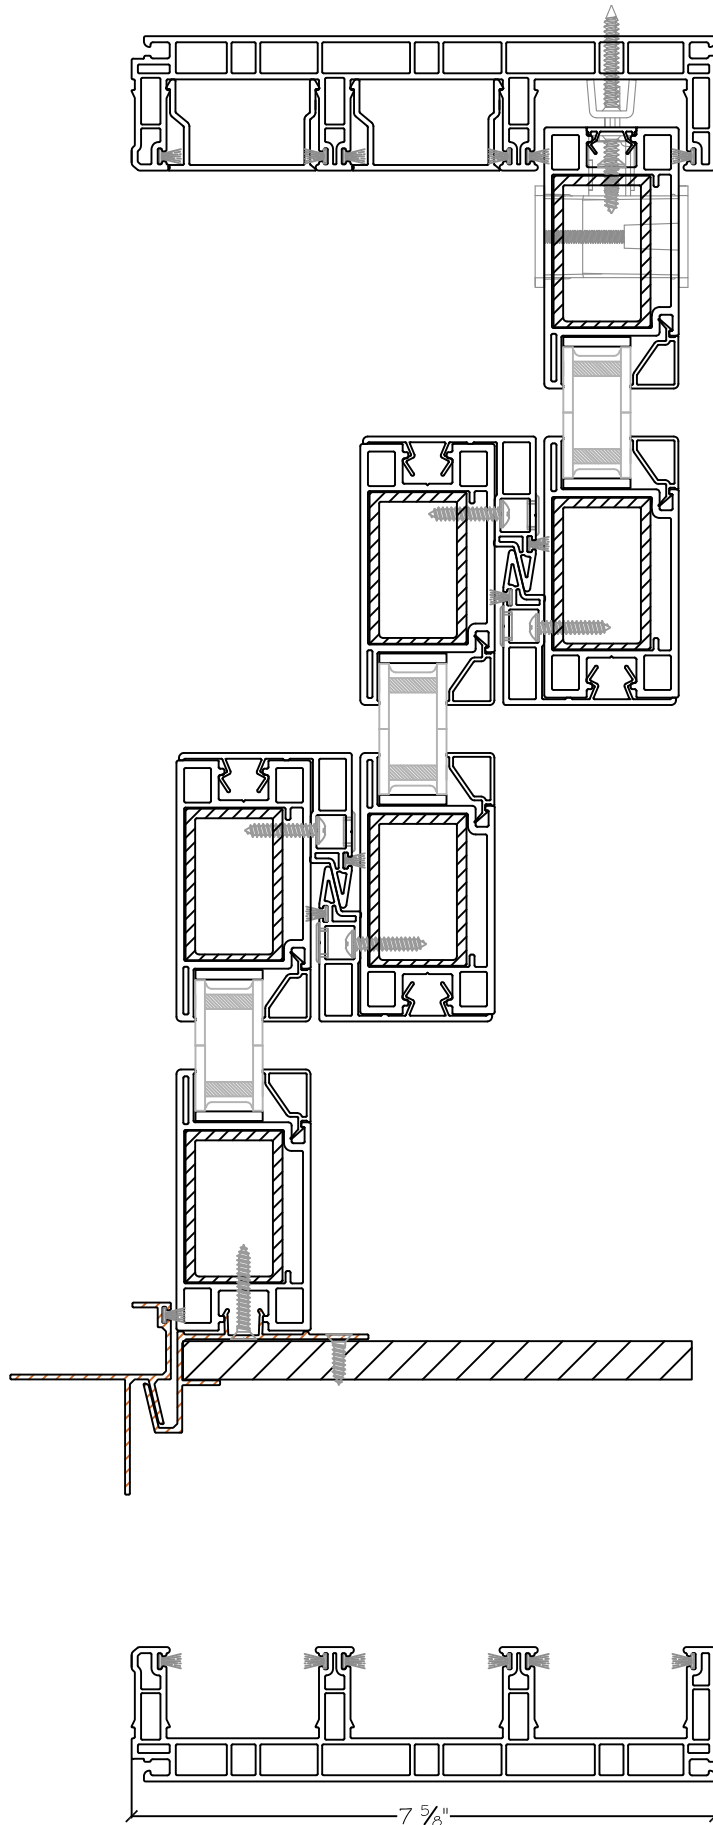

Date: 20160321

Drawn by: D May

Description: 3 Panel - Standard Option - Vertical View

File name: 2300 Pocket Door - Master

Notes:

Layout: 23PK-3 Panel Vertical View

Date: 20160321

Drawn by: D May

450 Delta Ave  
 Brea, CA 92821  
 (714) 221-8624

Description: 3 Panel - Standard Option - Horizontal View

File name: 2300 Pocket Door - Master

Notes:

Layout: 23PK-3 Panel Horizontal View