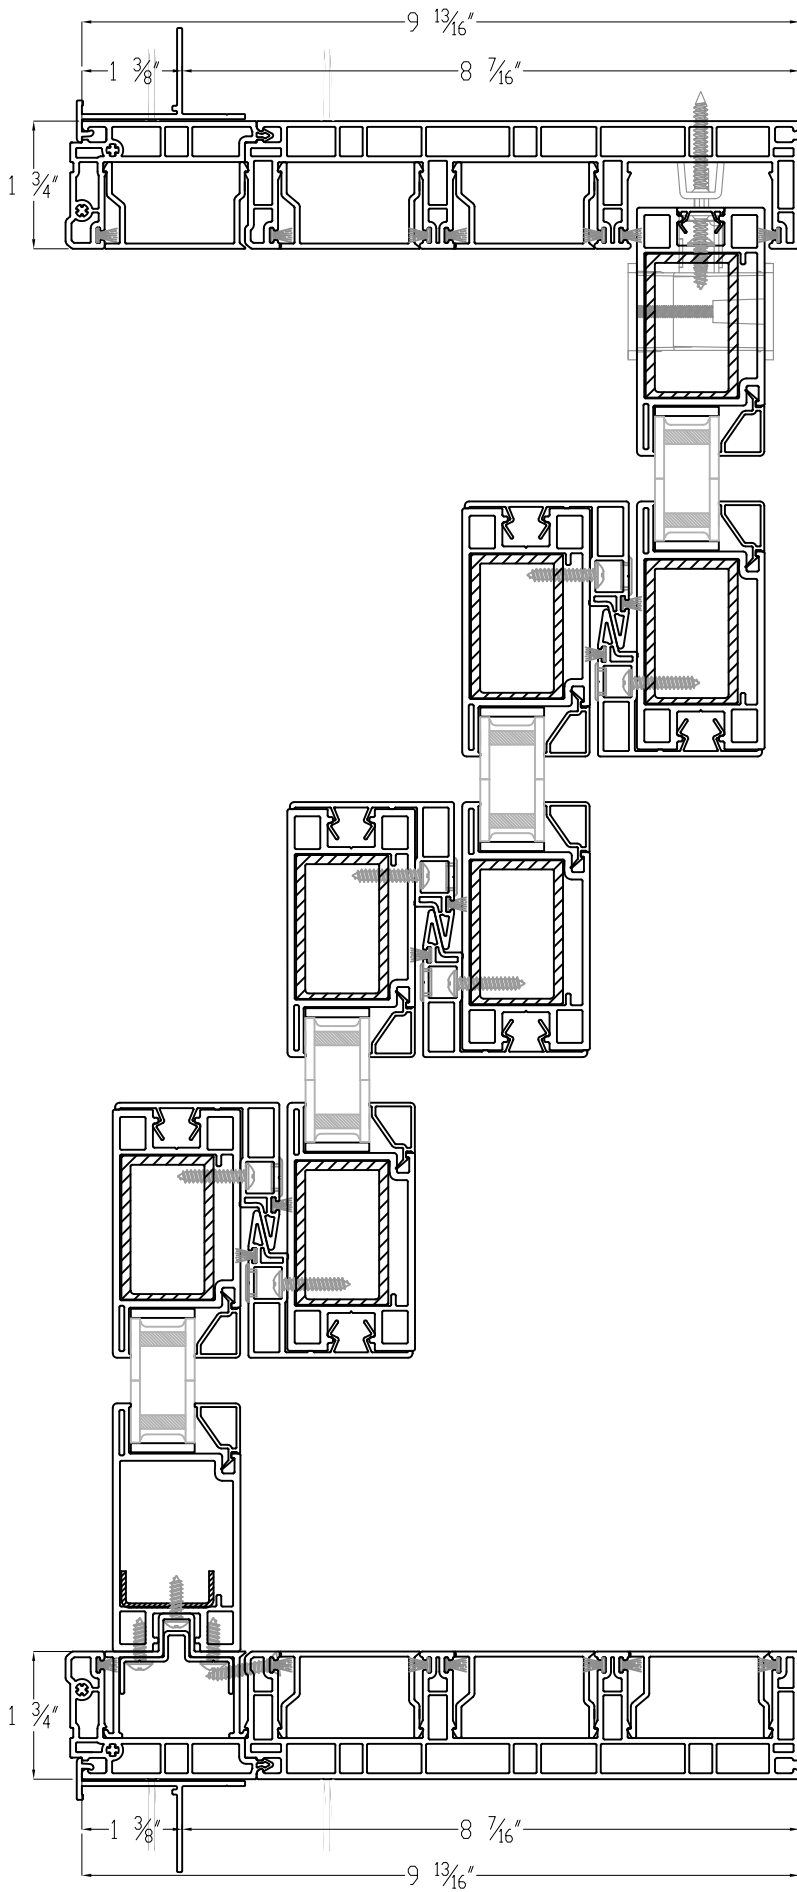

Date: 20160613

Drawn by: D May

Description: 4 Panel - Standard Option - Vertical View

File name: 2300 MultiSlide - Master

Notes:

Layout: 23MS-4 Panel Vertical View - 0.375 Nail Fin

450 Delta Ave  
 Brea, CA 92821  
 (714) 221-8624

Date: 20160613

Drawn by: D May

Description: 4 Panel - Standard Option - Horizontal View

File name: 2300 MultiSlide - Master

Notes:

Layout: 23MS-4 Panel Horizontal View - 0.375 Nail Fin