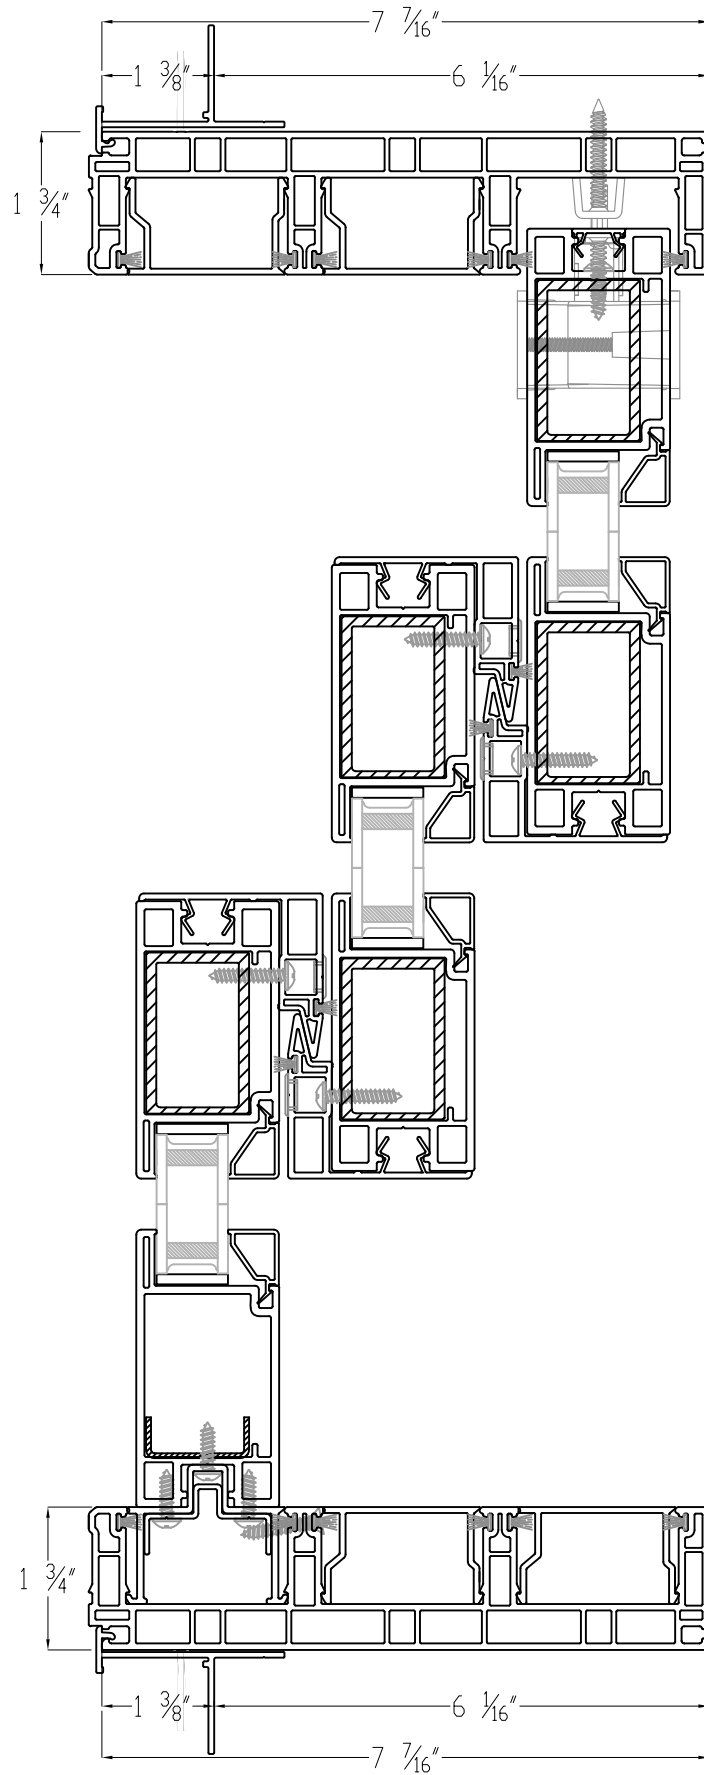

Date: 20160613

Drawn by: D May

Description: 3 Panel - Vertical View - 1 $\frac{3}{8}$ " Nail Fin

File name: 2300 MultiSlide - Master

Notes:

Layout: 23MS-3 Panel Vertical View - 0.375 Nail Fin

450 Delta Ave
 Brea, CA 92821
 (714) 221-8624

Date: 20160613

Drawn by: D May

Description: 3 Panel - Horizontal View - 1 3/8" Nail Fin

File name: 2300 MultiSlide - Master

Notes:

Layout: 23MS-3 Panel Horizontal View - 0.375 Nail Fin