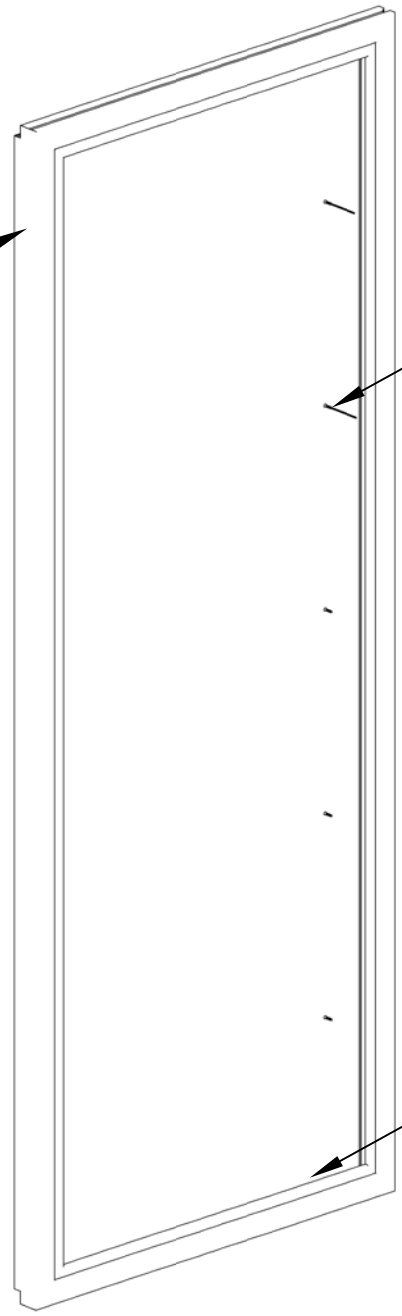

Project:	File name: OXXO Assembly	Date: 20181219
Notes:	Layout: Frame Parts	Drawn by: J Johnson

*Tags shown as: - Open Janela Stock Code
 - Open Janela Description

*Silicone caulking is used in the installation of the applied interlock to the sash.

Project:	File name: 2750 - Exploded Interlock Assembly	Date: 20181114
Notes:	Layout: X Panel	Drawn by: J Johnson

5255-(WH or BG)
2.75 Door Sash
with
5256-WH
2.75 Door Sash w/Interlock

8 x 1 FHP WH
Fixed Panel Screws &/Bag WH