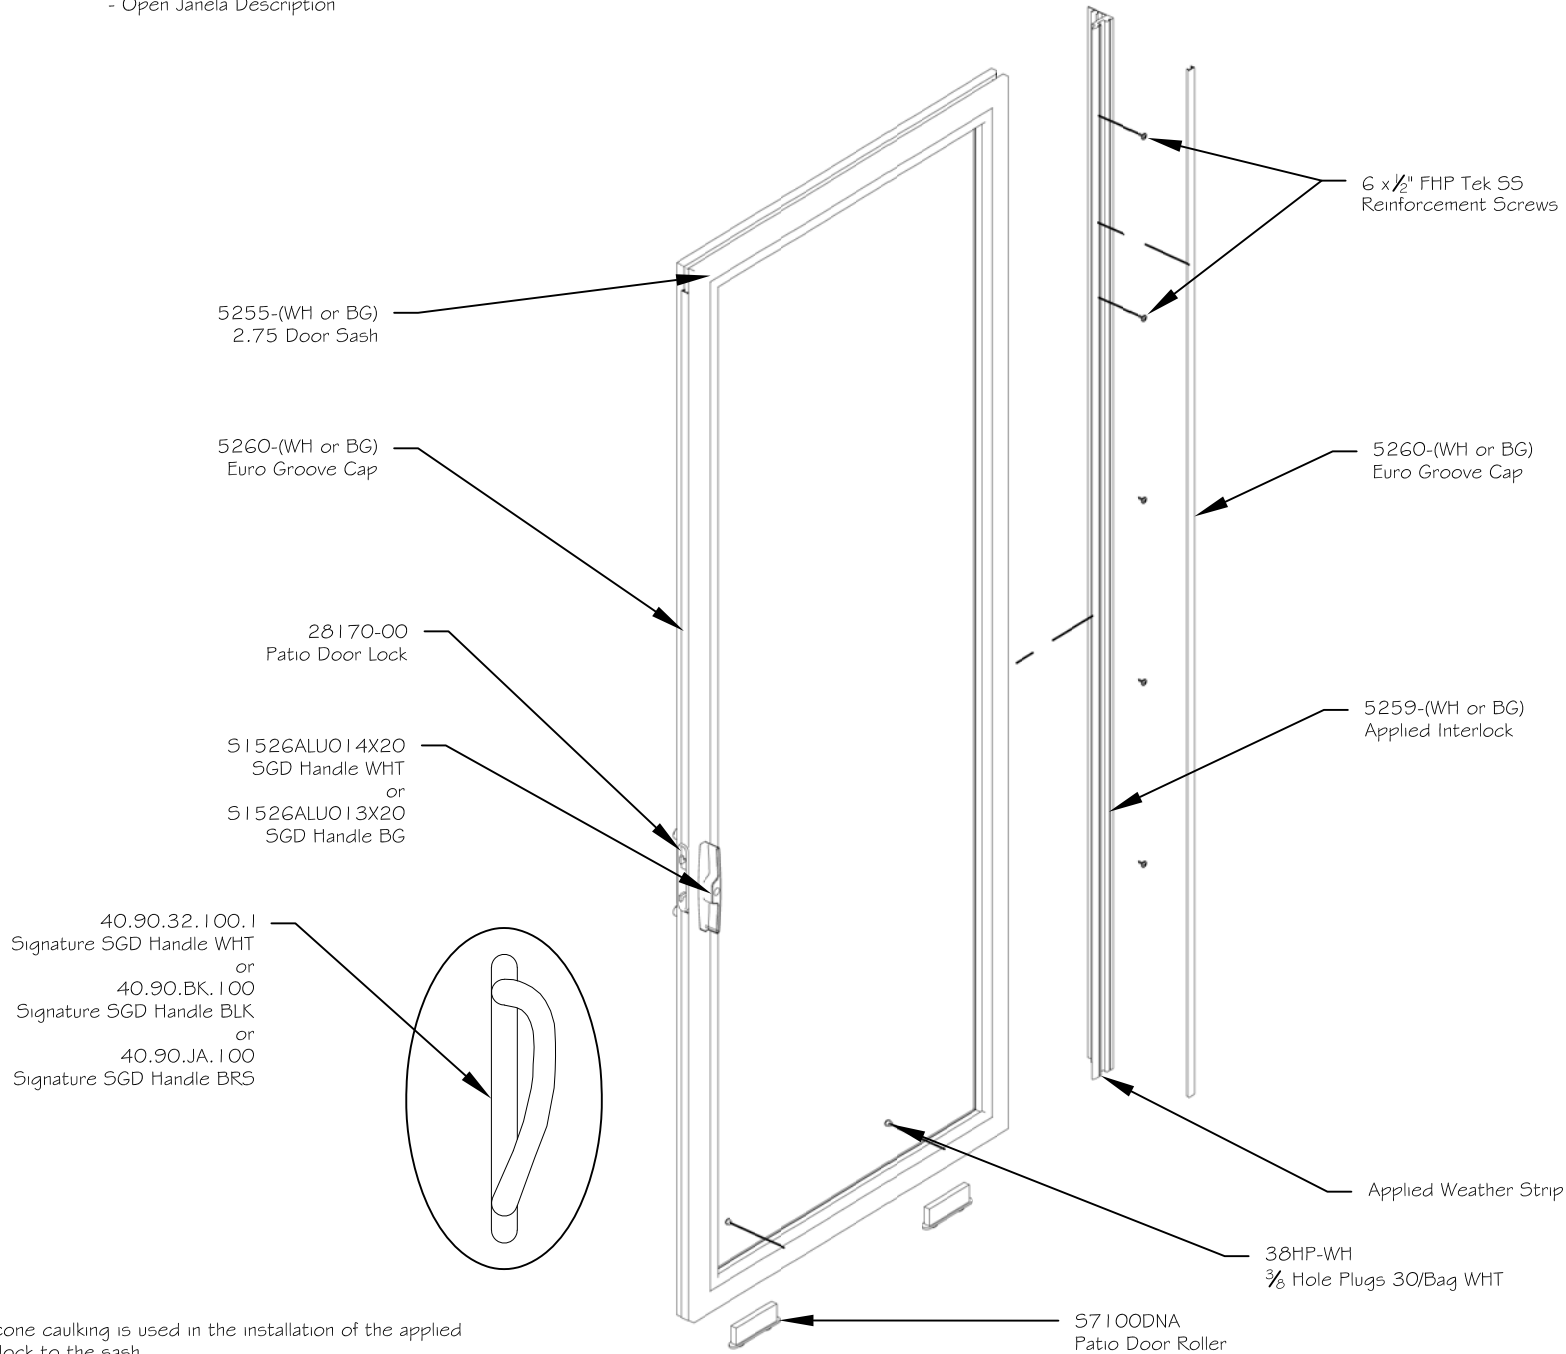

Project:	File name: OXXO Assembly	Date: 20181219
Notes:	Layout: Frame Parts	Drawn by: J Johnson

*Tags shown as: - Open Janela Stock Code
 - Open Janela Description

*Silicone caulking is used in the installation of the applied interlock to the sash.

Project:	File name: 2750 - Exploded Interlock Assembly	Date: 20181114
Notes:	Layout: X Panel	Drawn by: J Johnson

5255-(WH or BG)
2.75 Door Sash
with
5256-WH
2.75 Door Sash w/Interlock

8 x 1 FHP WH
Fixed Panel Screws &/Bag WH