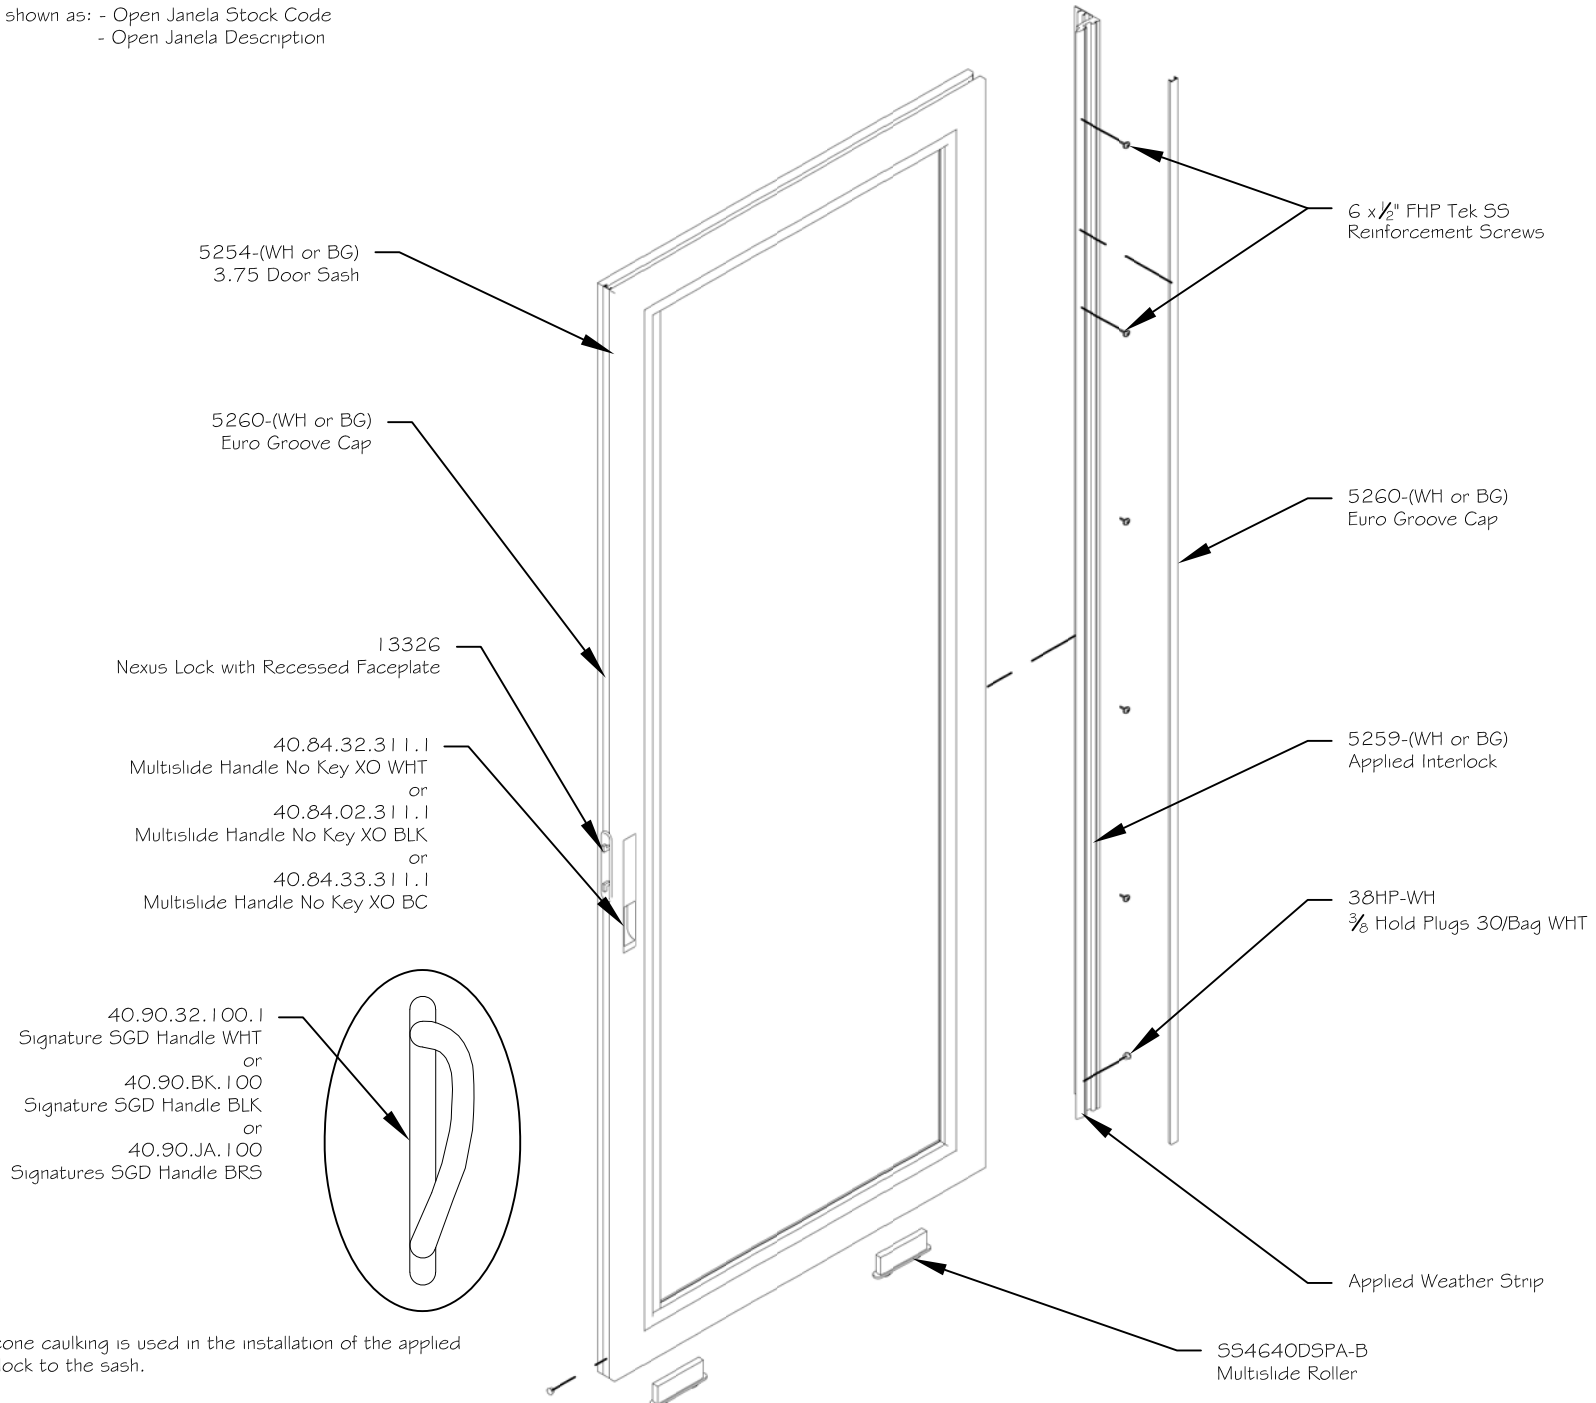

*Tags shown as: - Open Janela Stock Code
 - Open Janela Description

450 Delta Ave
 Brea, Ca 92821
 (714) 385-1202

Notice: This document contains information proprietary to and is protected by copyright of Win-Dor Inc. and shall not be copied, disclosed to others, or used for any purpose other than that for which it is given, without the written permission of Win-Dor Inc.

Project:	File name: Patio Door Frame Assembly	Date: 20181114
Notes:	Layout: Frame Parts List	Drawn by: J Johnson

*Tags shown as: - Open Janela Stock Code
 - Open Janela Description

*Silicone caulking is used in the installation of the applied interlock to the sash.

Project:	File name: 3750 - Exploded Interlock Assembly	Date: 20181114
Notes:	Layout: Primary X Panel	Drawn by: J Johnson

*Tags shown as: - Open Janela Stock Code
- Open Janela Description

*Silicone caulking is used in the installation of the applied interlock to the sash.

www.windorsystems.com

Project:	File name: 3750 - Exploded Interlock Assembly	Date: 20181108
Notes:	Layout: O Panel	Drawn by: J Johnson