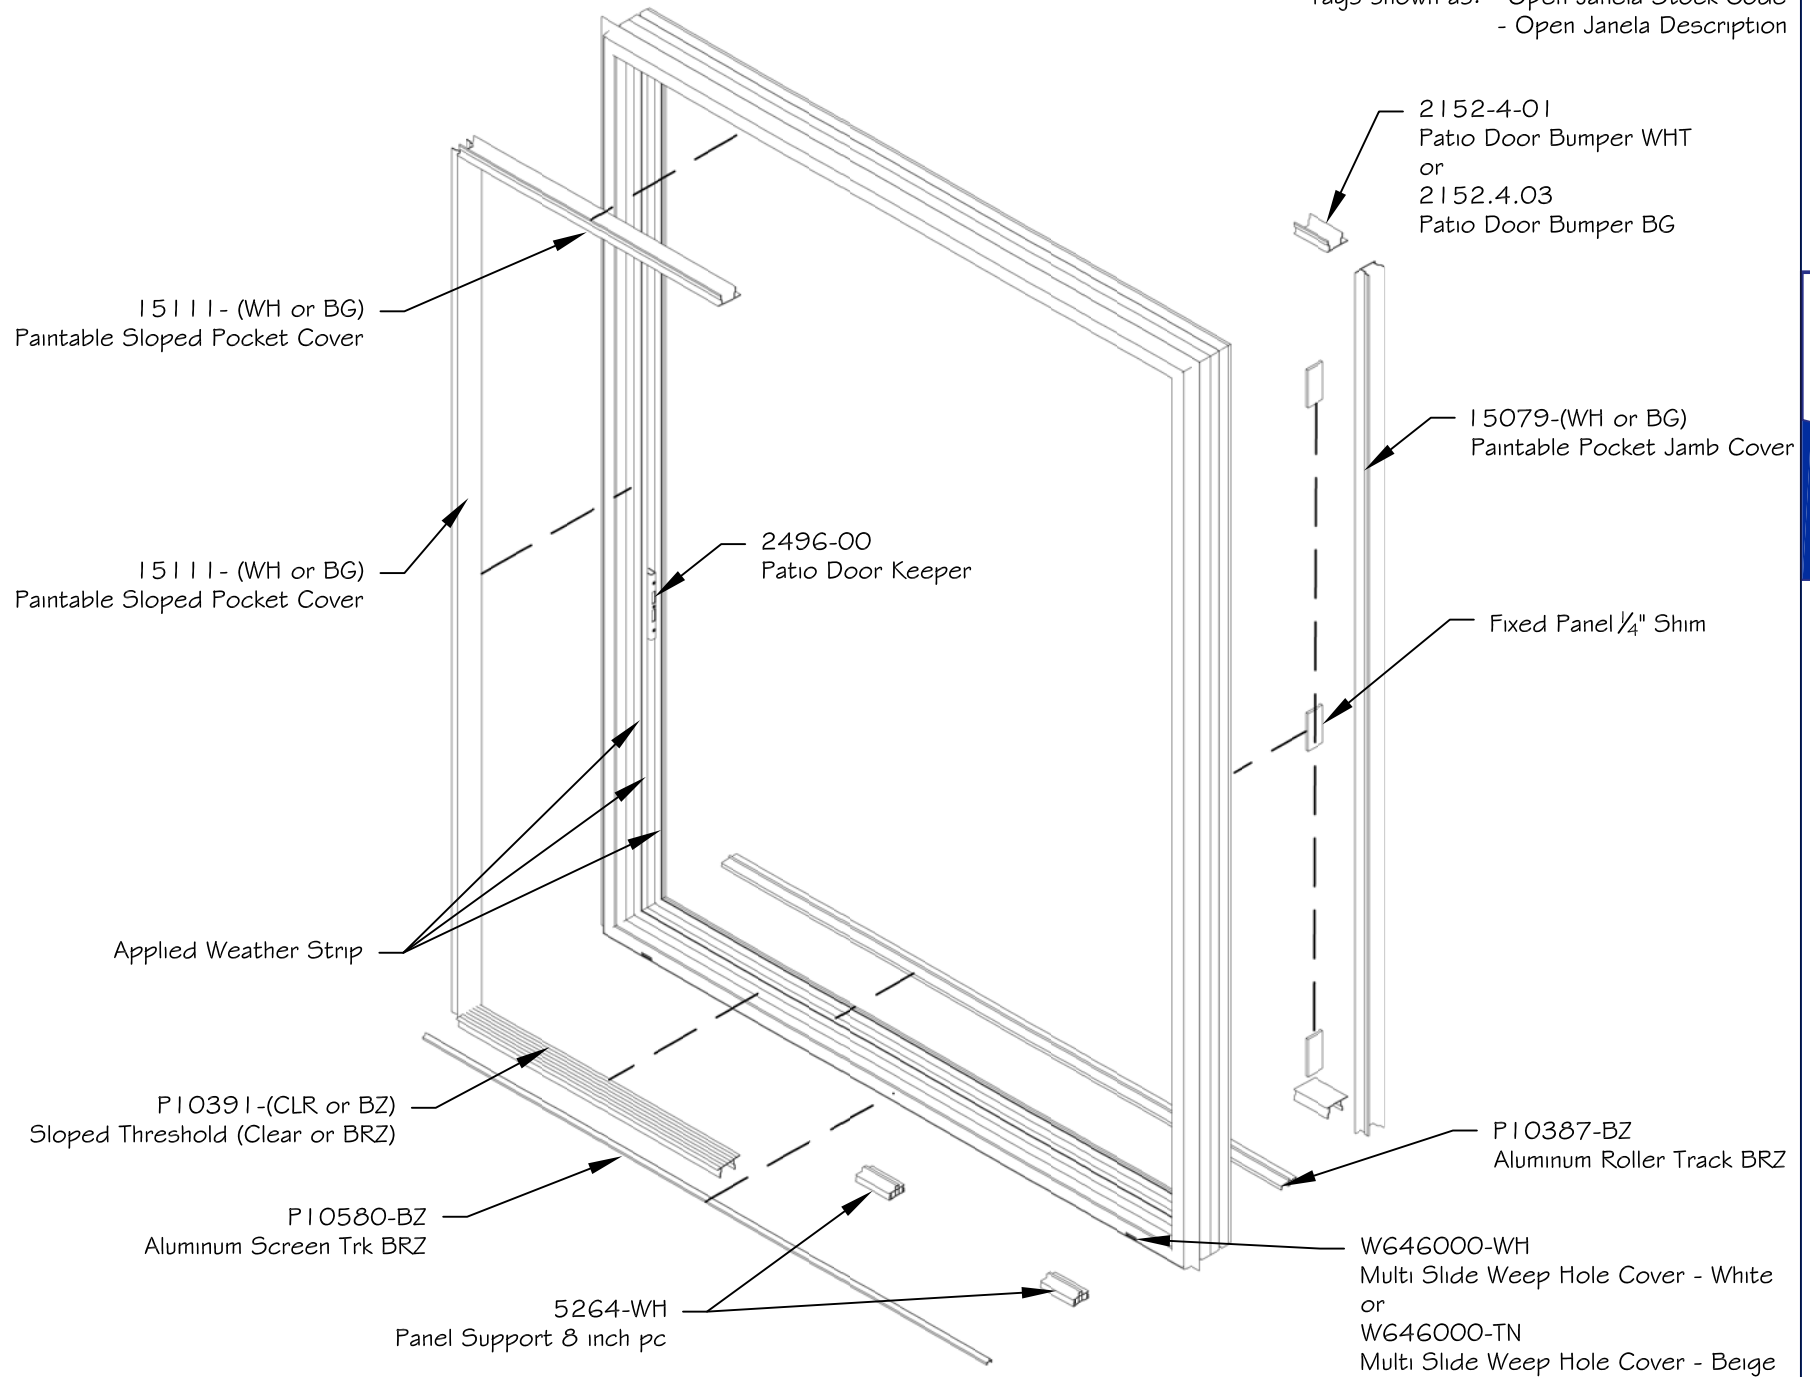

*Tags shown as: - Open Janela Stock Code
 - Open Janela Description

450 Delta Ave
 Brea, Ca 92821
 (714) 385-1202

Notice: This document contains information proprietary to and is protected by copyright of Win-Dor Inc. and shall not be copied, disclosed to others, or used for any purpose other than that for which it is given, without the written permission of Win-Dor Inc.

Project:	File name: Patio Door Frame Assembly	Date: 20181114
Notes:	Layout: Frame Parts List	Drawn by: J Johnson

*Tags shown as: - Open Janela Stock Code
 - Open Janela Description

*Silicone caulking is used in the installation of the applied interlock to the sash.

Project:	File name: 3750 - Exploded Interlock Assembly	Date: 20181114
Notes:	Layout: Primary X Panel	Drawn by: J Johnson

*Tags shown as: - Open Janela Stock Code
- Open Janela Description

*Silicone caulking is used in the installation of the applied interlock to the sash.

www.windorsystems.com

Project:	File name: 3750 - Exploded Interlock Assembly	Date: 20181108
Notes:	Layout: O Panel	Drawn by: J Johnson