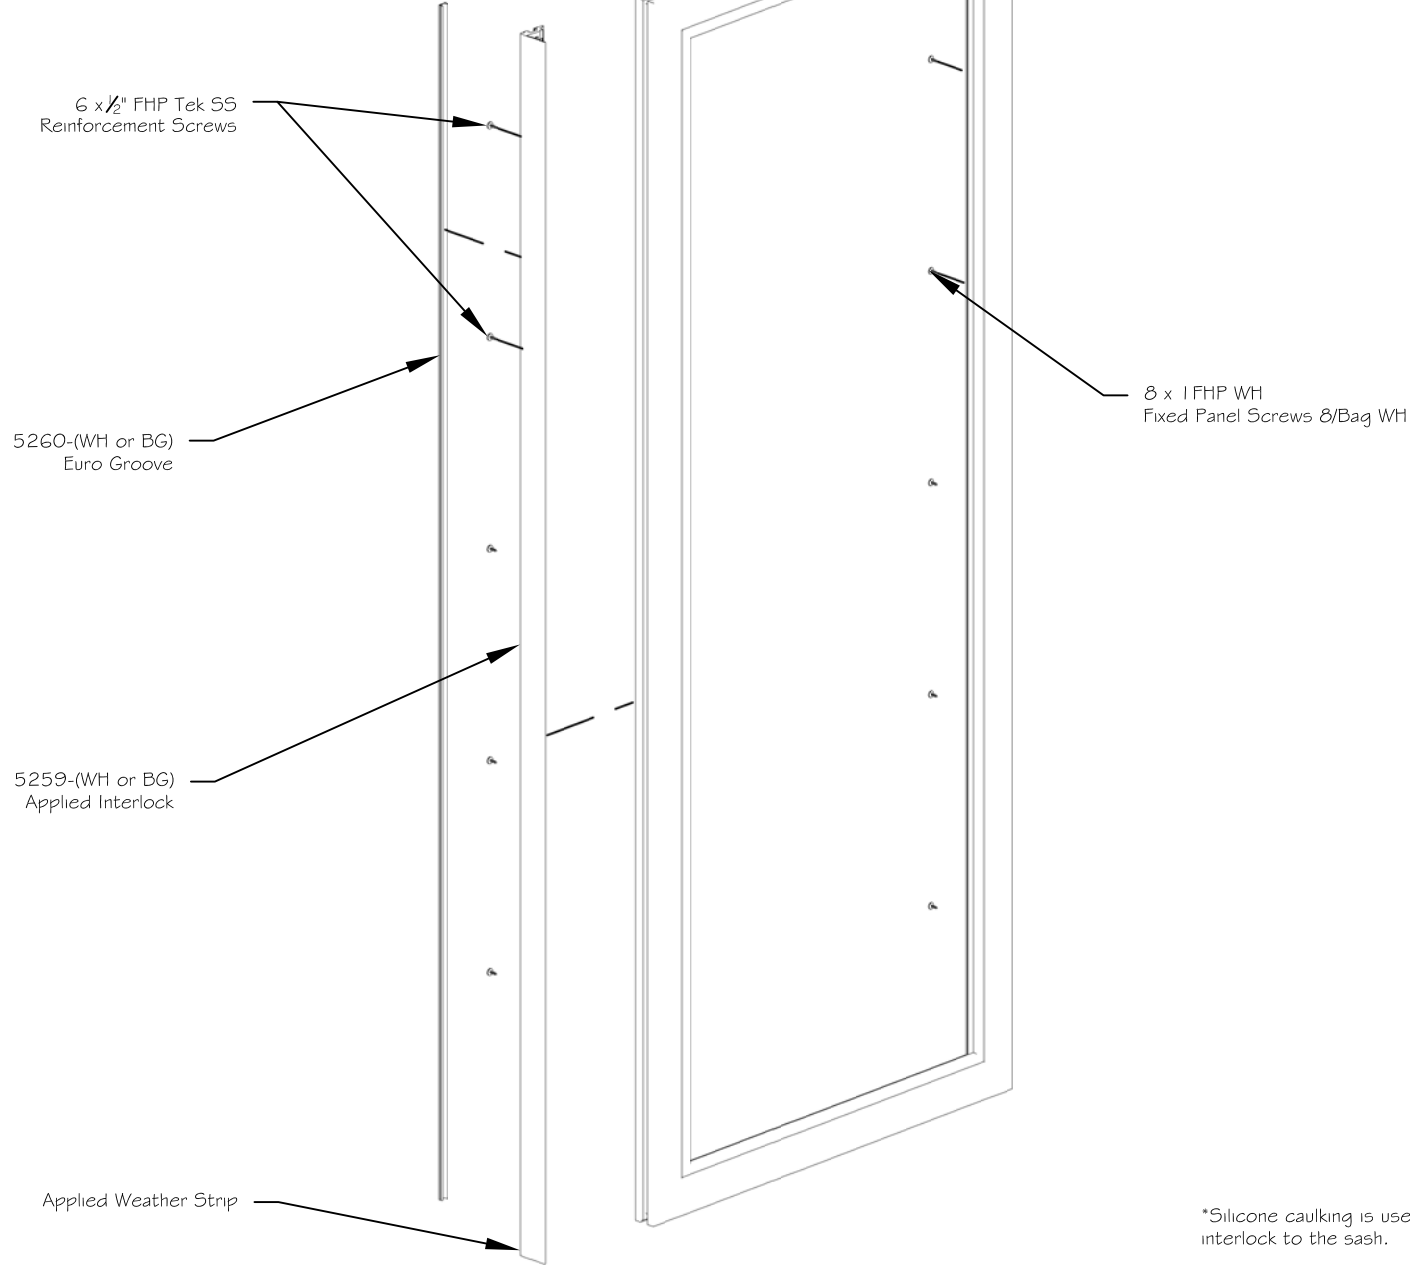

Project:	File name: Patio Door Frame Assembly	Date: 20181114
Notes:	Layout: Frame Parts List	Drawn by: J Johnson

*Tags shown as: - Open Janela Stock Code
 - Open Janela Description

*Silicone caulking is used in the installation of the applied interlock to the sash.

Project:	File name: 3750 - Exploded Interlock Assembly	Date: 20181114
Notes:	Layout: Primary X Panel	Drawn by: J Johnson

*Tags shown as: - Open Janela Stock Code
- Open Janela Description

*Silicone caulking is used in the installation of the applied interlock to the sash.

www.windorsystems.com

Project:	File name: 3750 - Exploded Interlock Assembly	Date: 20181108
Notes:	Layout: O Panel	Drawn by: J Johnson