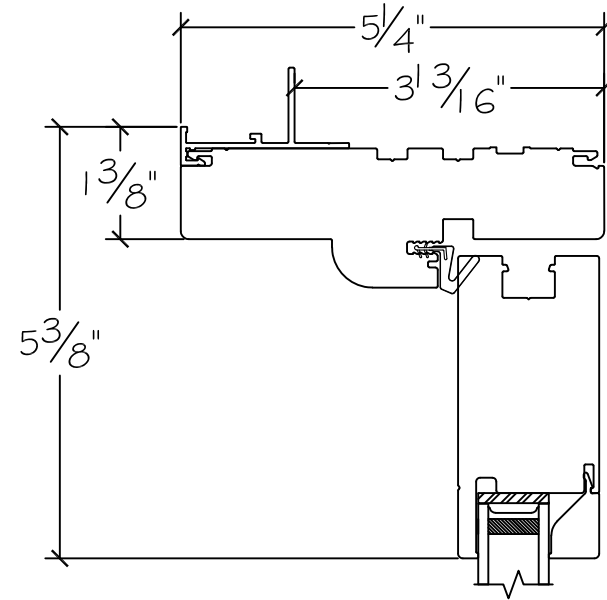

450 Delta Ave
Brea, Ca 92821
(714) 385-1202

Project:	File name: 3750 Swing Door Section View - Inswing HL 1.375 inch Nail-fin	Date: 20180917
Notes:	Layout: Horizontal Section View	Drawn by: J Johnson

French Door Hinge

Project:	File name: 3750 Swing Door Section View - Inswing HL 1.375 inch Nail-fin	Date: 20180917
Notes:	Layout: Vertical Section View	Drawn by: J Johnson