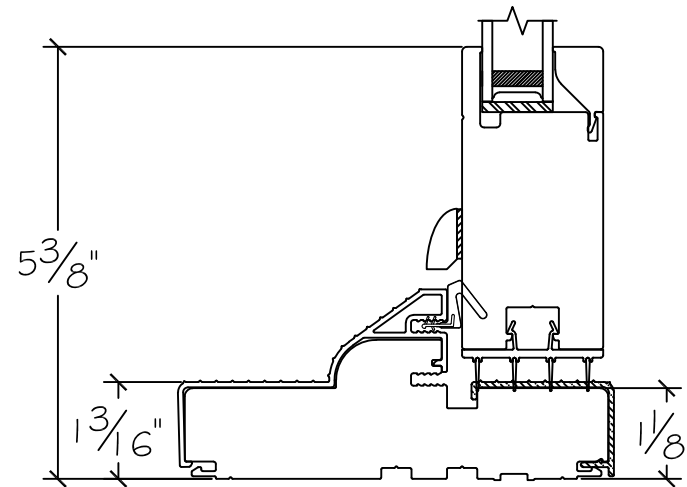

Inswing

450 Delta Ave
Brea, Ca 92821
(714) 385-1202

WINDOR
www.windorsystems.com

Notice: This document contains information proprietary to and is protected by copyright of Win-Dor Inc. and shall not be copied, disclosed to others, or used for any purpose other than that for which it is given, without the written permission of Win-Dor Inc.

Project:	File name: 3750 Swing Door Section View - Inswing HL 1.375 inch Nail-fin	Date: 20180917
Notes:	Layout: Vertical Section View	Drawn by: J Johnson