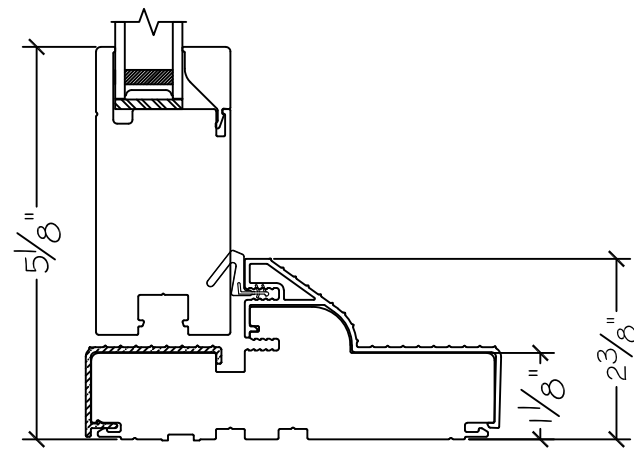

Project:	File name: 3750 Swing Door Section View - Outswing SL-HR-SL I .375 inch Nail-fin	Date: 20180905
Notes:	Layout: Horizontal Section View	Drawn by: J Johnson

French Door Hinge

Exterior

Interior

Outswing

Project:	File name: 3750 Swing Door Section View - Outswing SL-HR-SL 1.375 inch Nail-fin	Date: 20180905
Notes:	Layout: Vertical Section View	Drawn by: J Johnson