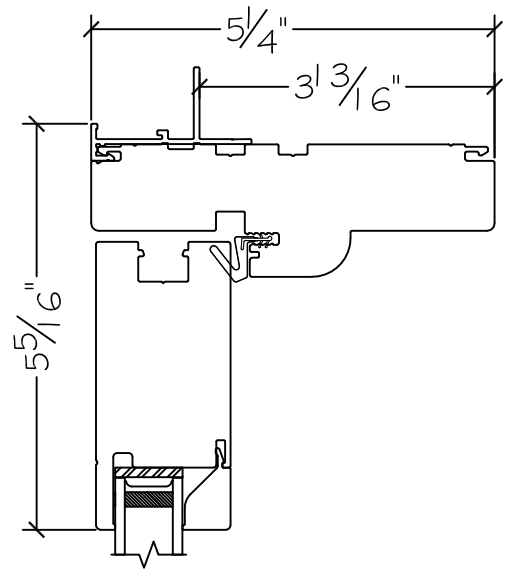

Project:	File name: 3750 Swing Door Section View - Outswing SL-HR-SL I .375 inch Nail-fin	Date: 20180905
Notes:	Layout: Horizontal Section View	Drawn by: J Johnson

French Door Hinge

Exterior

Interior

Outswing

Project:	File name: 3750 Swing Door Section View - Outswing SL-HR-SL 1.375 inch Nail-fin	Date: 20180905
Notes:	Layout: Vertical Section View	Drawn by: J Johnson