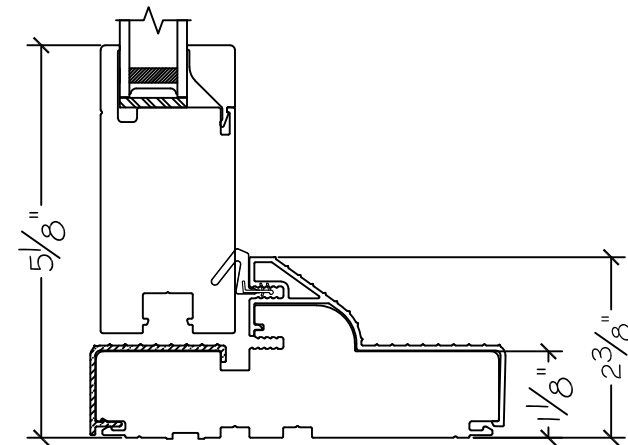

Project:	File name: 3750 Swing Door Section View - Outswing SL-HR-SL 1 inch Nail-fin	Date: 20180905
Notes:	Layout: Horizontal Section View	Drawn by: J Johnson

French Door Hinge

Exterior

Interior

Outswing

Notice: This document contains information proprietary to and is protected by copyright of Win-Dor Inc. and shall not be copied, disclosed to others, or used for any purpose other than that for which it is given, without the written permission of Win-Dor Inc.

450 Delta Ave
Brea, Ca 92821
(714) 385-1202

Project:	File name: 3750 Swing Door Section View - Outswing SL-HR-SL 1 inch Nail-fin	Date: 20180905
Notes:	Layout: Vertical Section View	Drawn by: J Johnson