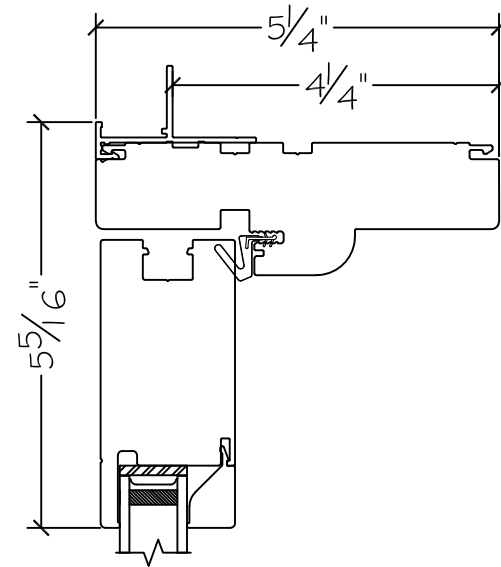

Project:	File name: 3750 Swing Door Section View - Outswing SL-HR-SL 1 inch Nail-fin	Date: 20180905
Notes:	Layout: Horizontal Section View	Drawn by: J Johnson

French Door Hinge

Exterior

Interior

Outswing

Notice: This document contains information proprietary to and is protected by copyright of Win-Dor Inc. and shall not be copied, disclosed to others, or used for any purpose other than that for which it is given, without the written permission of Win-Dor Inc.

450 Delta Ave
Brea, Ca 92821
(714) 385-1202

Project:	File name: 3750 Swing Door Section View - Outswing SL-HR-SL 1 inch Nail-fin	Date: 20180905
Notes:	Layout: Vertical Section View	Drawn by: J Johnson