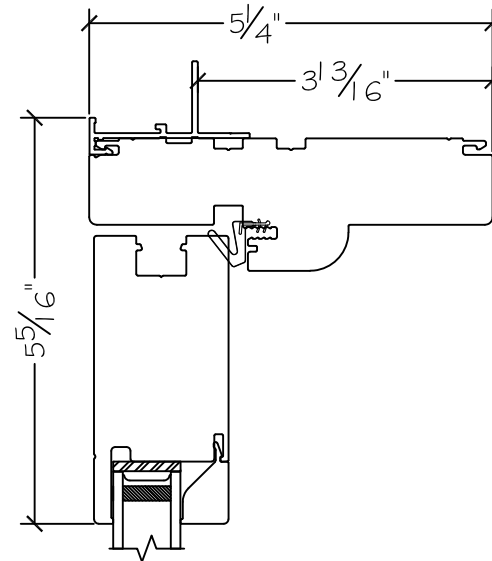

French Door Hinge

Exterior

Interior