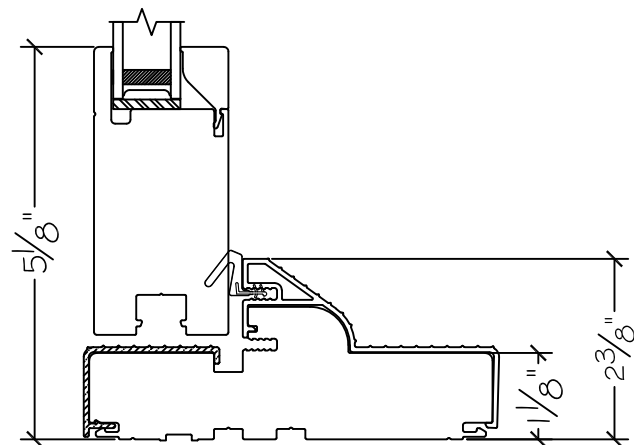

Outswing

Notice: This document contains information proprietary to and is protected by copyright of Win-Dor Inc. and shall not be copied, disclosed to others, or used for any purpose other than that for which it is given, without the written permission of Win-Dor Inc.

450 Delta Ave
Brea, Ca 92821
(714) 385-1202

Project:

File name: 3750 Swing Door Section View - Outswing SL-HR 1.375 inch Nail-fin

Date: 20180829

Notes:

Layout: Vertical Section View

Drawn by: J Johnson