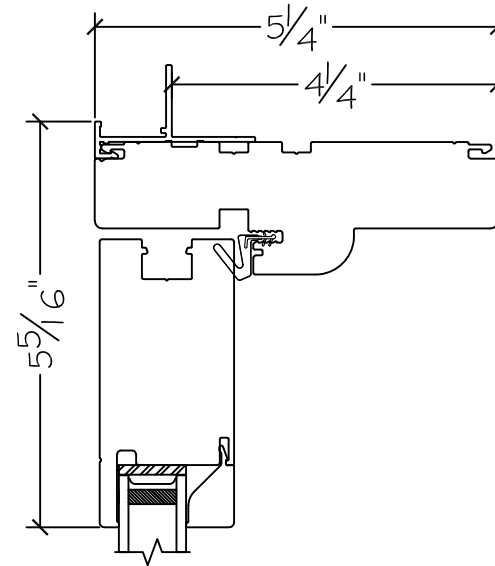

Project:	File name: 3750 Swing Door Section View - Outswing SL-HR 1 inch Nail-fin	Date: 20180905
Notes:	Layout: Horizontal Section View	Drawn by: J Johnson

French Door Hinge

Exterior

Interior

Outswing

450 Delta Ave
Brea, Ca 92821
(714) 385-1202

Project:	File name: 3750 Swing Door Section View - Outswing SL-HR 1 inch Nail-fin	Date: 20180905
Notes:	Layout: Vertical Section View	Drawn by: J Johnson