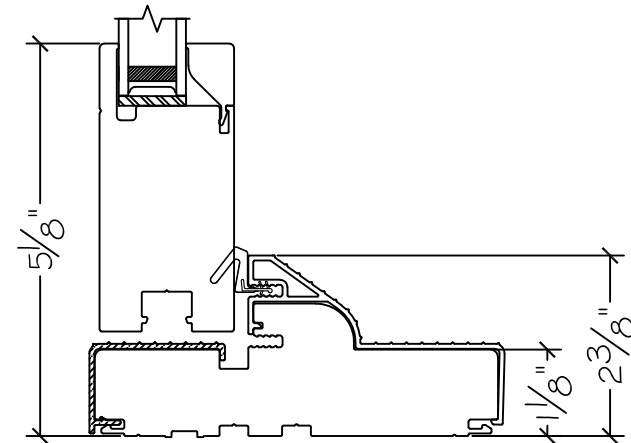

Project:	File name: 3750 Swing Door Section View - Outswing SL-HR 1 inch Nail-fin	Date: 20180905
Notes:	Layout: Horizontal Section View	Drawn by: J Johnson

French Door Hinge

Exterior

Interior

Outswing

450 Delta Ave
Brea, Ca 92821
(714) 385-1202