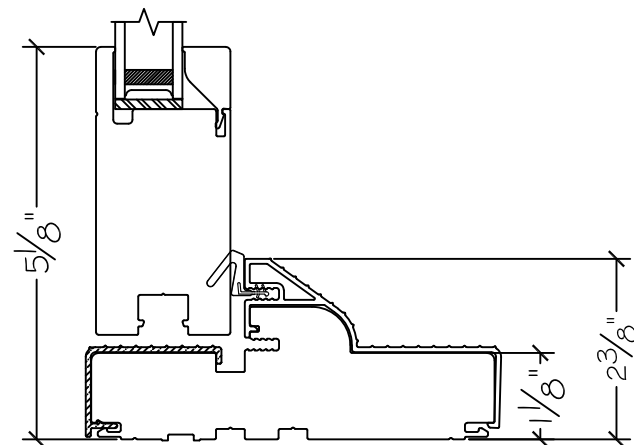

Project:	File name: 3750 Swing Door Section View - Outswing SL-HL-SL 1.375 inch Nail-fin	Date: 20180829
Notes:	Layout: Horizontal Section View	Drawn by: J Johnson

French Door Hinge

Exterior

Interior

Outswing

Project:	File name: 3750 Swing Door Section View - Outswing SL-HL-SL 1.375 inch Nail-fin	Date: 20180829
Notes:	Layout: Vertical Section View	Drawn by: J Johnson