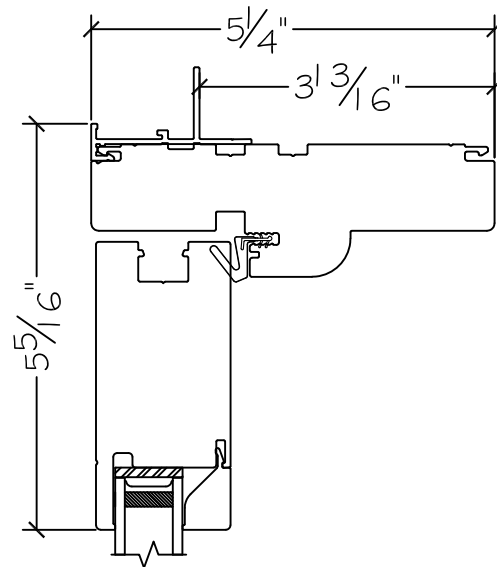

Project:	File name: 3750 Swing Door Section View - Outswing SL-HL-SL 1.375 inch Nail-fin	Date: 20180829
Notes:	Layout: Horizontal Section View	Drawn by: J Johnson

French Door Hinge

Exterior

Interior

Outswing

Project:	File name: 3750 Swing Door Section View - Outswing SL-HL-SL 1.375 inch Nail-fin	Date: 20180829
Notes:	Layout: Vertical Section View	Drawn by: J Johnson