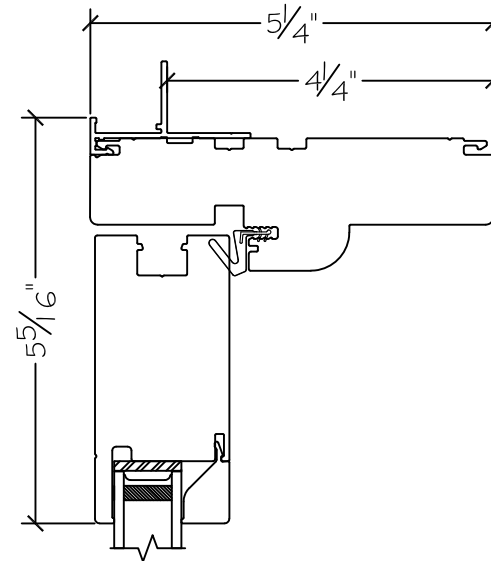

Project:	File name: 3750 Swing Door Section View - Outswing SL-HL-SL 1 inch Nail-fin	Date: 20180828
Notes:	Layout: Horizontal Section View	Drawn by: J Johnson

French Door Hinge

Exterior

Interior

Outswing

Notice: This document contains information proprietary to and is protected by copyright of Win-Dor Inc. and shall not be copied, disclosed to others, or used for any purpose other than that for which it is given, without the written permission of Win-Dor Inc.

450 Delta Ave
Brea, Ca 92821
(714) 385-1202

www.windorsystems.com

Project:	File name: 3750 Swing Door Section View - Outswing SL-HL-SL 1 inch Nail-fin	Date: 20180828
Notes:	Layout: Vertical Section View	Drawn by: J Johnson