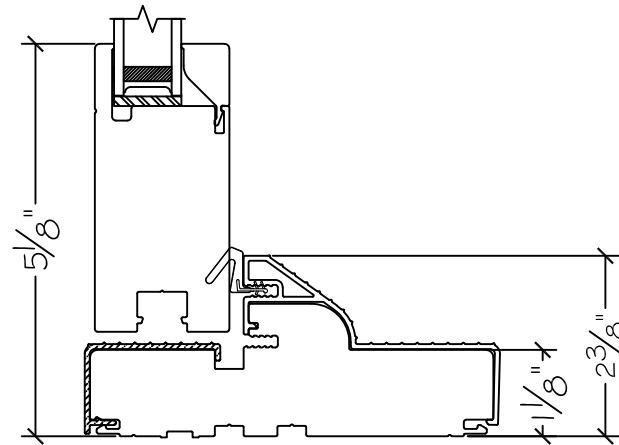

Project:	File name: 3750 Swing Door Section View - Outswing SL-HL-SL 1 inch Nail-fin	Date: 20180828
Notes:	Layout: Horizontal Section View	Drawn by: J Johnson

French Door Hinge

Exterior

Interior

Outswing

Notice: This document contains information proprietary to and is protected by copyright of Win-Dor Inc. and shall not be copied, disclosed to others, or used for any purpose other than that for which it is given, without the written permission of Win-Dor Inc.

450 Delta Ave
Brea, Ca 92821
(714) 385-1202

www.windorsystems.com

Project:	File name: 3750 Swing Door Section View - Outswing SL-HL-SL 1 inch Nail-fin	Date: 20180828
Notes:	Layout: Vertical Section View	Drawn by: J Johnson