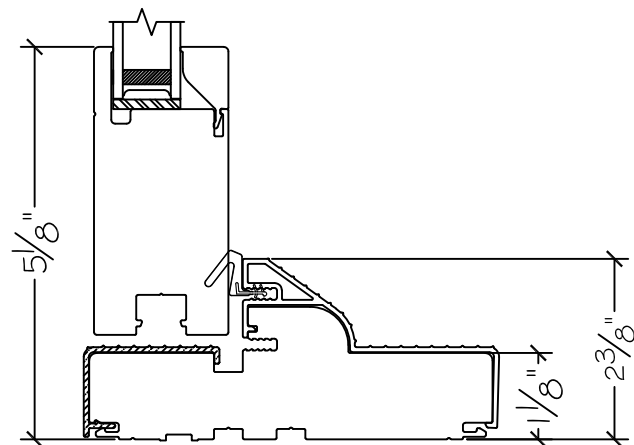

Outswing

Notice: This document contains information proprietary to and is protected by copyright of Win-Dor Inc. and shall not be copied, disclosed to others, or used for any purpose other than that for which it is given, without the written permission of Win-Dor Inc.

450 Delta Ave
Brea, Ca 92821
(714) 385-1202

Project:

File name: 3750 Swing Door Section View - Outswing SL-HL 1.375 inch Nail-fin

Date: 20180829

Notes:

Layout: Vertical Section View

Drawn by: J Johnson