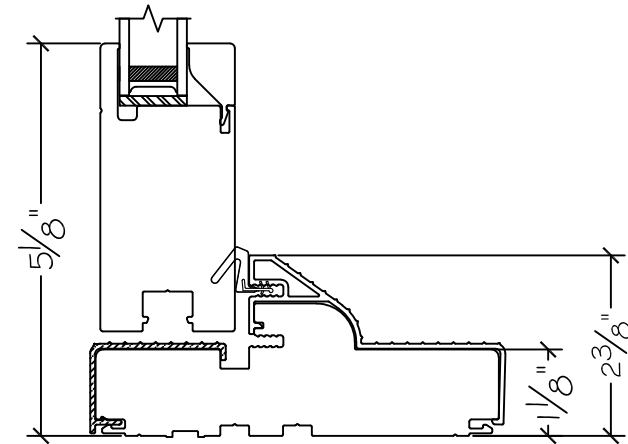

Outswing

Notice: This document contains information proprietary to and is protected by copyright of Win-Dor Inc. and shall not be copied, disclosed to others, or used for any purpose other than that for which it is given, without the written permission of Win-Dor Inc.

450 Delta Ave
Brea, Ca 92821
(714) 385-1202

www.windorsystems.com

Project:

File name: 3750 Swing Door Section View - Outswing SL-HL 1 inch Nail-fin

Date: 20181002

Notes:

Layout: Vertical Section View

Drawn by: J Johnson