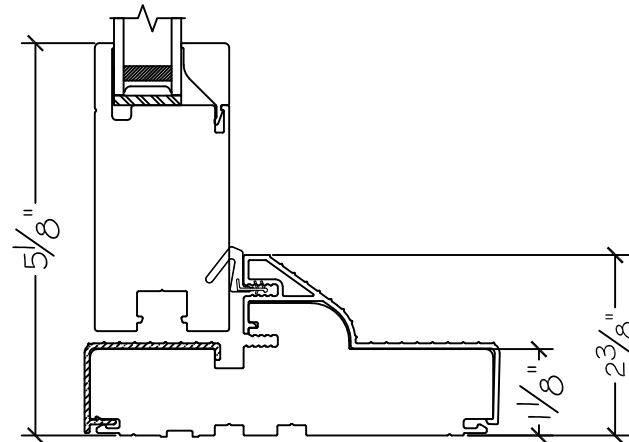

Outswing

Notice: This document contains information proprietary to and is protected by copyright of Win-Dor Inc. and shall not be copied, disclosed to others, or used for any purpose other than that for which it is given, without the written permission of Win-Dor Inc.

450 Delta Ave
Brea, Ca 92821
(714) 385-1202

Project:

File name: 3750 Swing Door Section View - Outswing SL-DD HR-SL 1.375 inch Nail-fin

Date: 20180720

Notes:

Layout: Vertical Section View

Drawn by: J Johnson