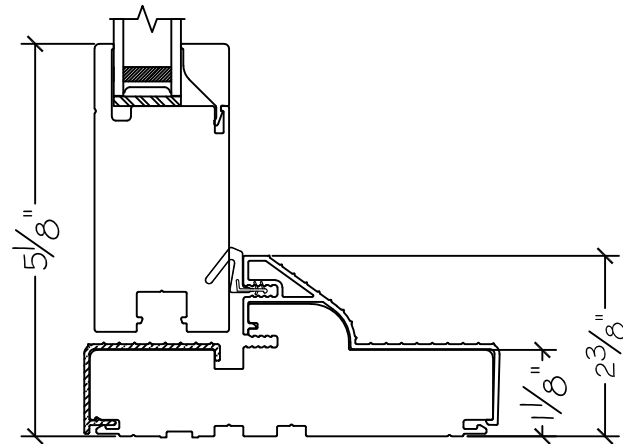

Outswing

450 Delta Ave
Brea, Ca 92821
(714) 385-1202

Notice: This document contains information proprietary to and is protected by copyright of Win-Dor Inc. and shall not be copied, disclosed to others, or used for any purpose other than that for which it is given, without the written permission of Win-Dor Inc.

Project:	File name: 3750 Swing Door Section View - Outswing SL-DD HR-SL 1 inch Nail-fin	Date: 20180828
Notes:	Layout: Vertical Section View	Drawn by: J Johnson