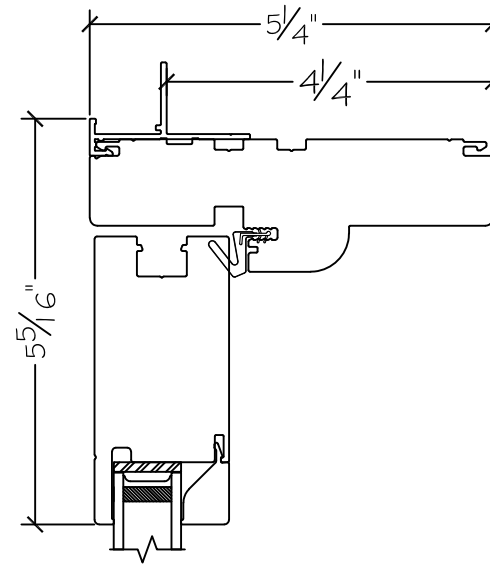

French Door Hinge

Exterior

Interior