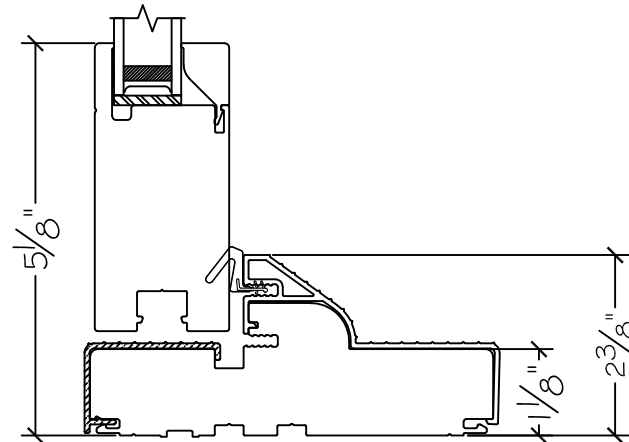

Outswing

Notice: This document contains information proprietary to and is protected by copyright of Win-Dor Inc. and shall not be copied, disclosed to others, or used for any purpose other than that for which it is given, without the written permission of Win-Dor Inc.

WINDOR
www.windorsystems.com

450 Delta Ave
Brea, Ca 92821
(714) 385-1202

Project: File name: 3750 Swing Door Section View - Outswing SL-DD HR 1.375 inch Nail-fin

Date: 20180905

Notes: Layout: Vertical Section View

Drawn by: J Johnson