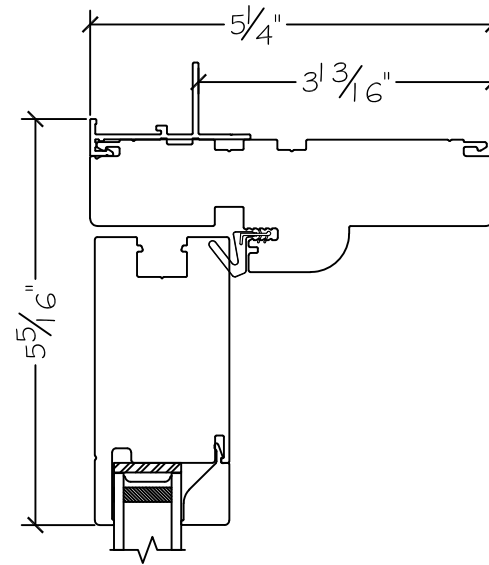

French Door Hinge

Exterior

Interior