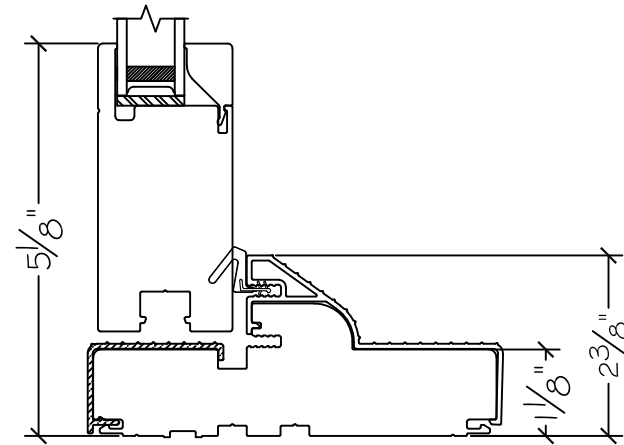

Project:	File name: 3750 Swing Door Section View - Outswing SL-DD HR 1 inch Nail-fin	Date: 20180827
Notes:	Layout: Horizontal Section View	Drawn by: J Johnson

French Door Hinge

Exterior

Outswing

Interior

450 Delta Ave
Brea, Ca 92821
(714) 385-1202

Project:	File name: 3750 Swing Door Section View - Outswing 5L-DD HR 1 inch Nail-fin	Date: 20180827
Notes:	Layout: Vertical Section View	Drawn by: J Johnson