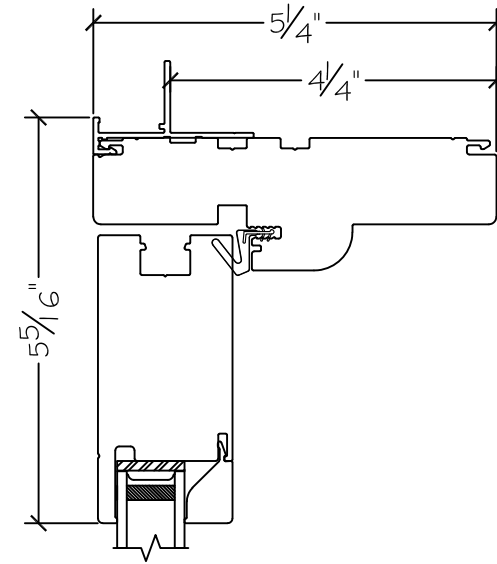

Project:	File name: 3750 Swing Door Section View - Outswing SL-DD HR 1 inch Nail-fin	Date: 20180827
Notes:	Layout: Horizontal Section View	Drawn by: J Johnson

French Door Hinge

Exterior

Outswing

Interior

450 Delta Ave
Brea, Ca 92821
(714) 385-1202

Project:	File name: 3750 Swing Door Section View - Outswing 5L-DD HR 1 inch Nail-fin	Date: 20180827
Notes:	Layout: Vertical Section View	Drawn by: J Johnson