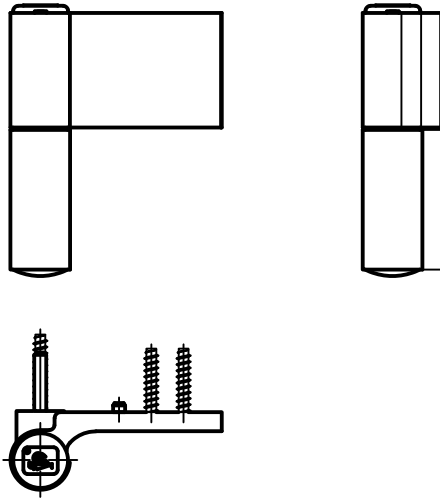

French Door Hinge

Exterior

Interior