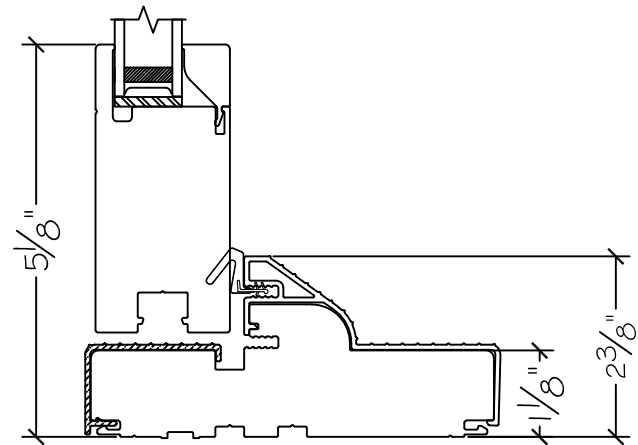

Outswing

Notice: This document contains information proprietary to and is protected by copyright of Win-Dor Inc. and shall not be copied, disclosed to others, or used for any purpose other than that for which it is given, without the written permission of Win-Dor Inc.

450 Delta Ave
Brea, Ca 92821
(714) 385-1202

Project:	File name: 3750 Swing Door Section View - Outswing SL-DD HL-SL I .375 inch Nail-fin	Date: 20180829
Notes:	Layout: Vertical Section View	Drawn by: J Johnson