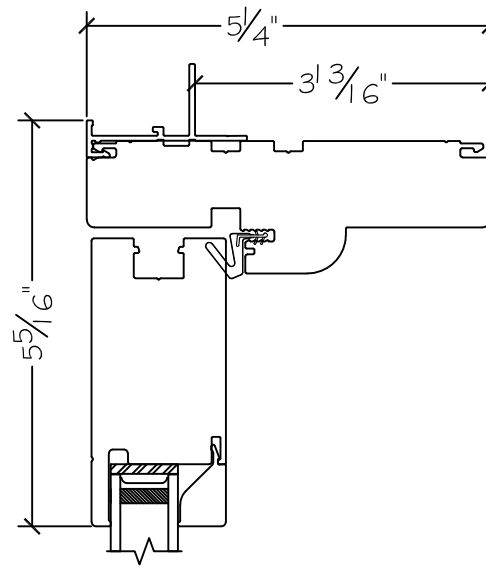

French Door Hinge

Exterior

Interior