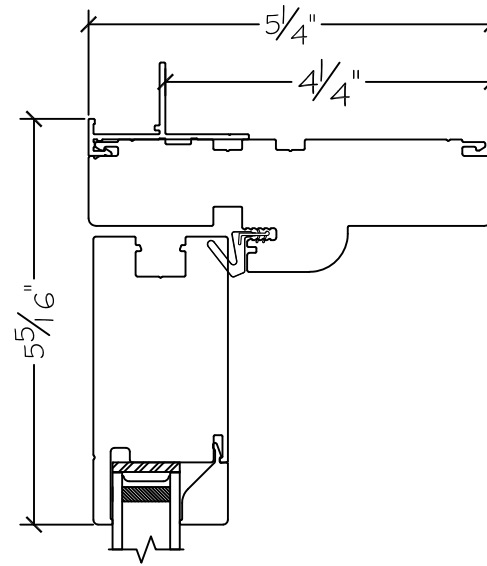

French Door Hinge

Exterior

Interior