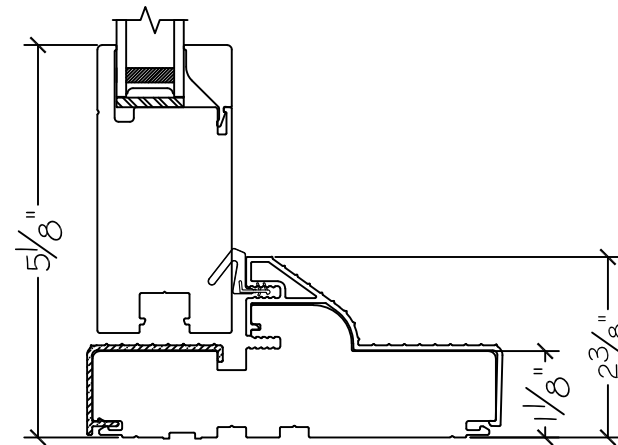

Outswing

Notice: This document contains information proprietary to and is protected by copyright of Win-Dor Inc. and shall not be copied, disclosed to others, or used for any purpose other than that for which it is given, without the written permission of Win-Dor Inc.

450 Delta Ave
Brea, Ca 92821
(714) 385-1202

www.windorsystems.com

Project:

File name: 3750 Swing Door Section View - Outswing SL-DD HL-SL 1 inch Nail-fin

Date: 20180828

Notes:

Layout: Vertical Section View

Drawn by: J Johnson