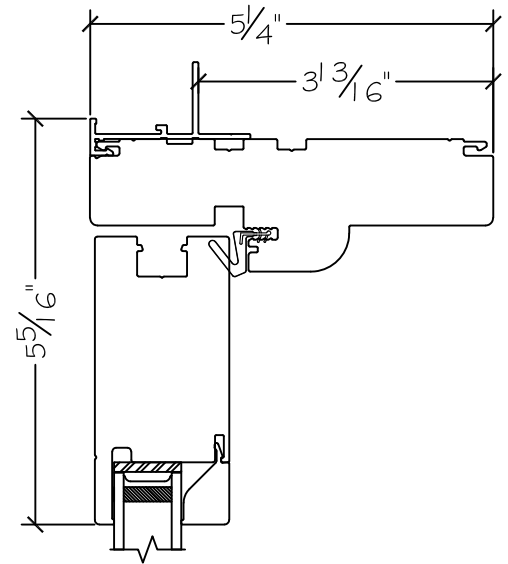

French Door Hinge

Exterior

Interior