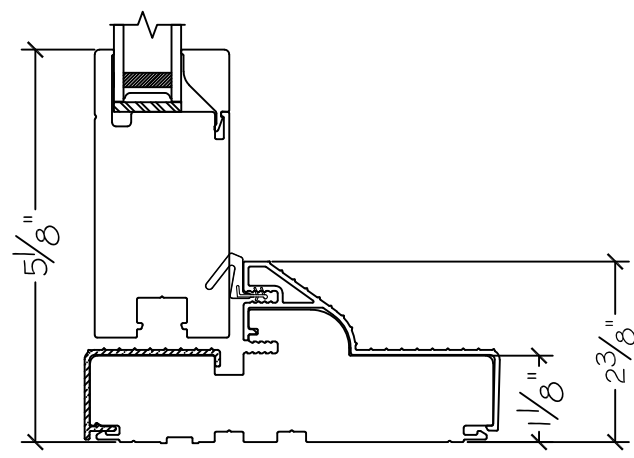

Outswing

450 Delta Ave
Brea, Ca 92821
(714) 385-1202

Notice: This document contains information proprietary to and is protected by copyright of Win-Dor Inc. and shall not be copied, disclosed to others, or used for any purpose other than that for which it is given, without the written permission of Win-Dor Inc.

Project:	File name: 3750 Swing Door Section View - Outswing SL-DD HL 1.375 inch Nail-fin	Date: 20180905
Notes:	Layout: Vertical Section View	Drawn by: J Johnson