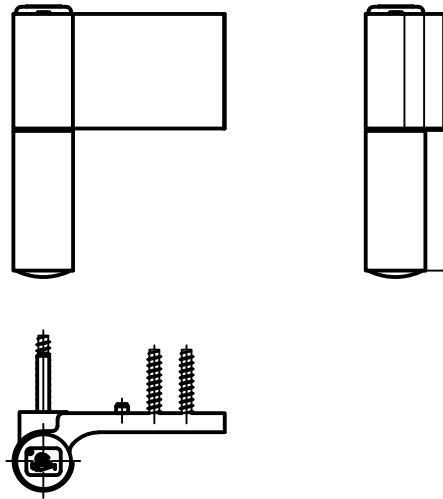

French Door Hinge

Exterior

Interior