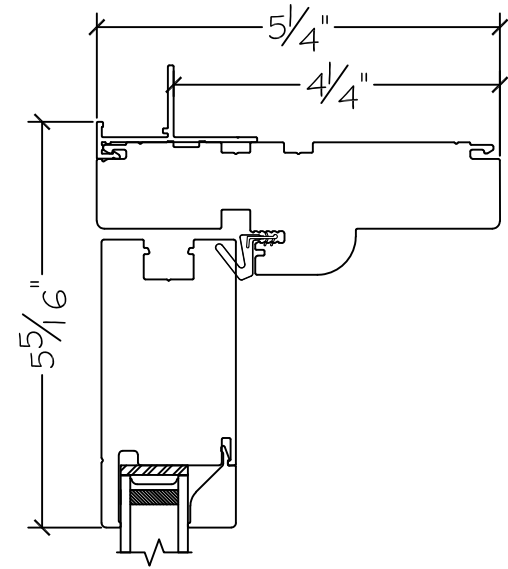

Project:	File name: 3750 Swing Door Section View - Outswing SL-DD HL 1 inch Nail-fin	Date: 20180827
Notes:	Layout: Horizontal Section View	Drawn by: J Johnson

French Door Hinge

Exterior

Outswing

Interior

Notice: This document contains information proprietary to and is protected by copyright of Win-Dor Inc. and shall not be copied, disclosed to others, or used for any purpose other than that for which it is given, without the written permission of Win-Dor Inc.

450 Delta Ave
Brea, Ca 92821
(714) 385-1202

Project:	File name: 3750 Swing Door Section View - Outswing SL-DD HL 1 inch Nail-fin	Date: 20180827
Notes:	Layout: Vertical Section View	Drawn by: J Johnson