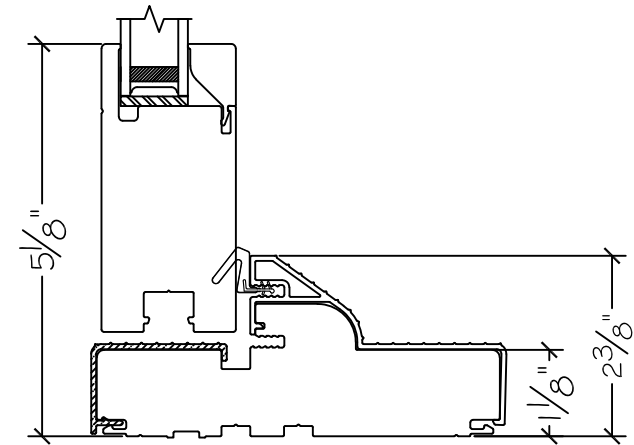

Project:	File name: 3750 Swing Door Section View - Outswing SL-DD HL 1 inch Nail-fin	Date: 20180827
Notes:	Layout: Horizontal Section View	Drawn by: J Johnson

French Door Hinge

Exterior

Outswing

Interior

Notice: This document contains information proprietary to and is protected by copyright of Win-Dor Inc. and shall not be copied, disclosed to others, or used for any purpose other than that for which it is given, without the written permission of Win-Dor Inc.

450 Delta Ave
Brea, Ca 92821
(714) 385-1202

Project:	File name: 3750 Swing Door Section View - Outswing SL-DD HL 1 inch Nail-fin	Date: 20180827
Notes:	Layout: Vertical Section View	Drawn by: J Johnson