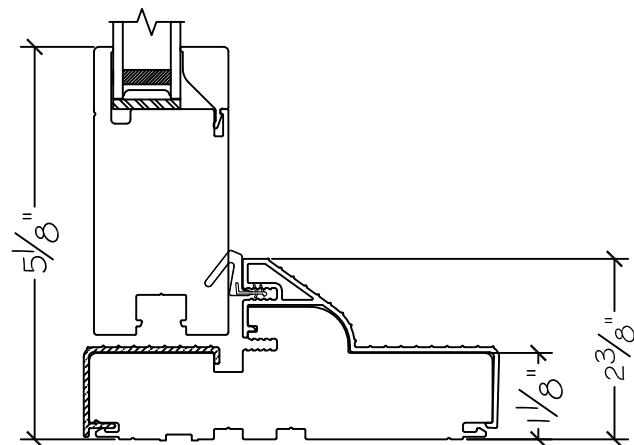

Outswing

450 Delta Ave
Brea, Ca 92821
(714) 385-1202

Notice: This document contains information proprietary to and is protected by copyright of Win-Dor Inc. and shall not be copied, disclosed to others, or used for any purpose other than that for which it is given, without the written permission of Win-Dor Inc.

Project:	File name: 3750 Swing Door Section View - Outswing HR-SL I .375 inch Nail-fin	Date: 20180829
Notes:	Layout: Vertical Section View	Drawn by: J Johnson