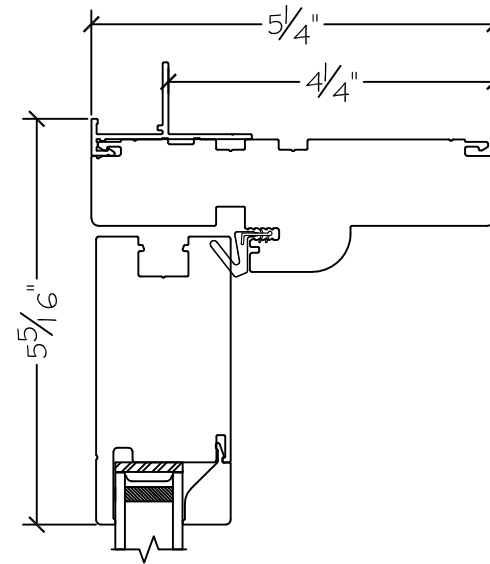

450 Delta Ave
Brea, Ca 92821
(714) 385-1202

Project:	File name: 3750 Swing Door Section View - Outswing HR-SL 1 inch Nail-fin	Date: 20180905
Notes:	Layout: Horizontal Section View	Drawn by: J Johnson

French Door Hinge

450 Delta Ave
Brea, Ca 92821
(714) 385-1202

Project:

File name: 3750 Swing Door Section View - Outswing HR-5L 1 inch Nail-fin

Date: 20180926

Notes:

Layout: Vertical Section View

Drawn by: J Johnson