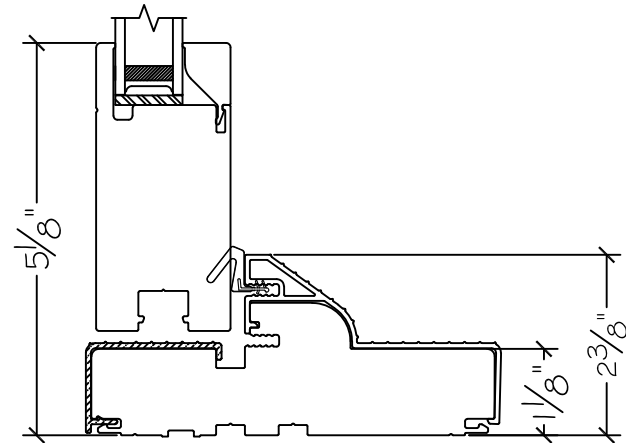

Outswing

Notice: This document contains information proprietary to and is protected by copyright of Win-Dor Inc. and shall not be copied, disclosed to others, or used for any purpose other than that for which it is given, without the written permission of Win-Dor Inc.

450 Delta Ave
Brea, Ca 92821
(714) 385-1202

Project:

File name: 3750 Swing Door Section View - Outswing HR-5L 1 inch Nail-fin

Date: 20180926

Notes:

Layout: Vertical Section View

Drawn by: J Johnson