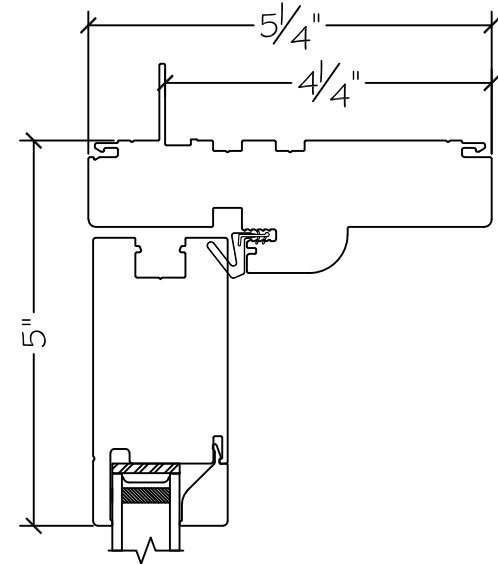

French Door Hinge

Exterior

Interior