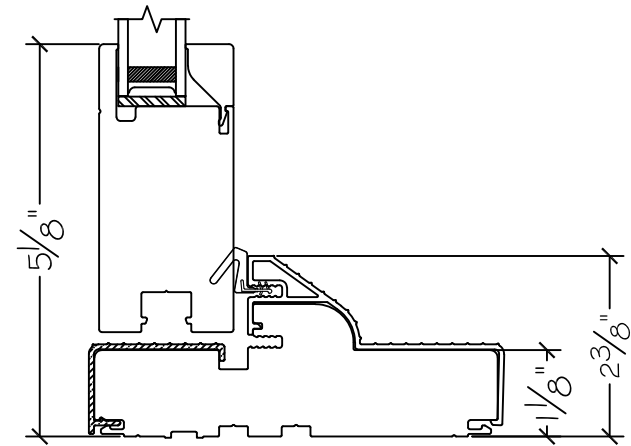

Outswing

Notice: This document contains information proprietary to and is protected by copyright of Win-Dor Inc. and shall not be copied, disclosed to others, or used for any purpose other than that for which it is given, without the written permission of Win-Dor Inc.

450 Delta Ave
Brea, Ca 92821
(714) 385-1202

Project:	File name: 3750 Swing Door Section View - Outswing HR 1 inch Nail-fin	Date: 20180720
Notes:	Layout: Vertical Section View	Drawn by: J Johnson