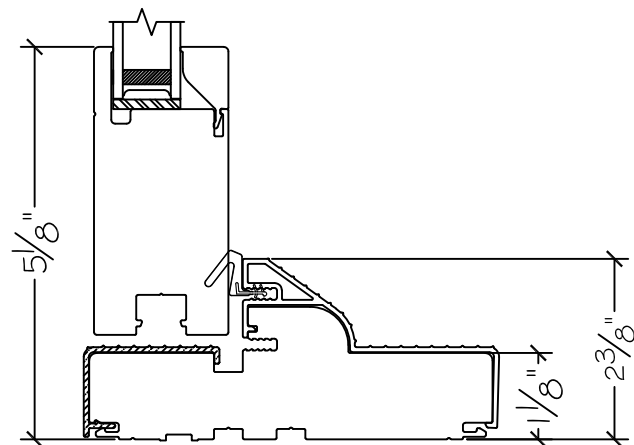

Outswing

Notice: This document contains information proprietary to and is protected by copyright of Win-Dor Inc. and shall not be copied, disclosed to others, or used for any purpose other than that for which it is given, without the written permission of Win-Dor Inc.

450 Delta Ave
Brea, Ca 92821
(714) 385-1202

Project:

File name: 3750 Swing Door Section View - Outswing HL-SL 1.375 inch Nail-fin

Date: 20180829

Notes:

Layout: Vertical Section View

Drawn by: J Johnson