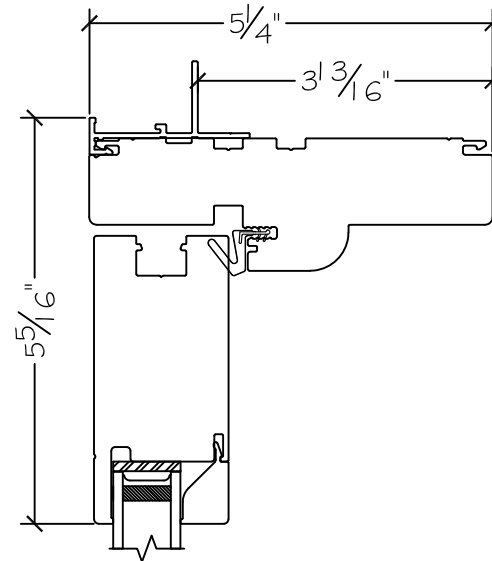

French Door Hinge

Exterior

Interior