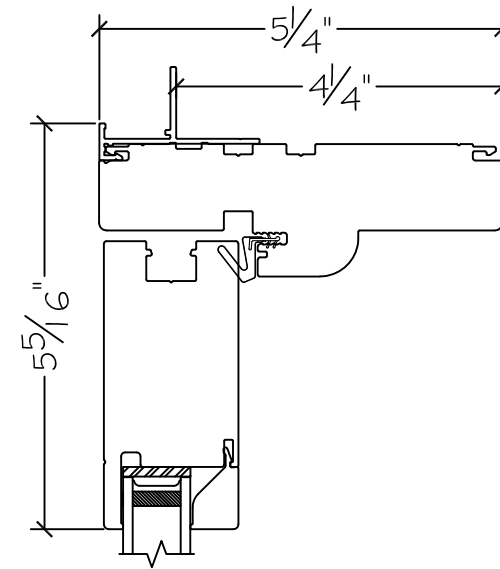

Project:	File name: 3750 Swing Door Section View - Outswing HL-SL 1 inch Nail-fin	Date: 20180817
Notes:	Layout: Horizontal Section View	Drawn by: J Johnson

French Door Hinge

Exterior

Interior

Outswing

Notice: This document contains information proprietary to and is protected by copyright of Win-Dor Inc. and shall not be copied, disclosed to others, or used for any purpose other than that for which it is given, without the written permission of Win-Dor Inc.

450 Delta Ave
Brea, Ca 92821
(714) 385-1202

Project:

File name: 3750 Swing Door Section View - Outswing HL-SL 1 inch Nail-fin

Date: 20180817

Notes:

Layout: Vertical Section View

Drawn by: J Johnson