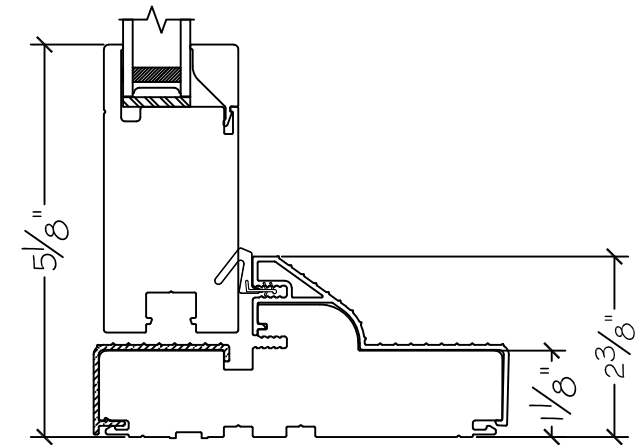

Project:	File name: 3750 Swing Door Section View - Outswing HL-SL 1 inch Nail-fin	Date: 20180817
Notes:	Layout: Horizontal Section View	Drawn by: J Johnson

French Door Hinge

Exterior

Interior

Outswing

Notice: This document contains information proprietary to and is protected by copyright of Win-Dor Inc. and shall not be copied, disclosed to others, or used for any purpose other than that for which it is given, without the written permission of Win-Dor Inc.

450 Delta Ave
Brea, Ca 92821
(714) 385-1202

Project:

File name: 3750 Swing Door Section View - Outswing HL-SL 1 inch Nail-fin

Date: 20180817

Notes:

Layout: Vertical Section View

Drawn by: J Johnson