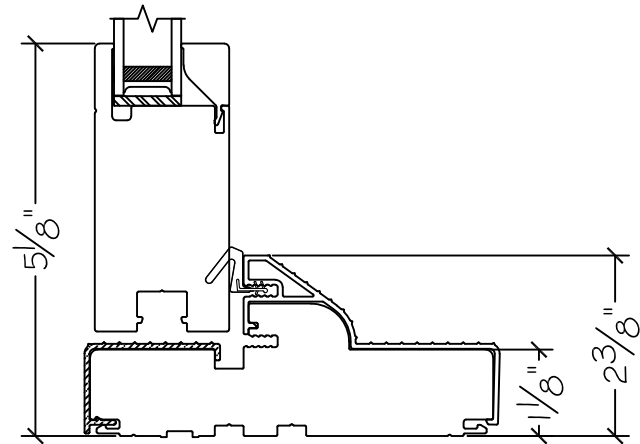

Outswing

Notice: This document contains information proprietary to and is protected by copyright of Win-Dor Inc. and shall not be copied, disclosed to others, or used for any purpose other than that for which it is given, without the written permission of Win-Dor Inc.

WINDOR
www.windorsystems.com

450 Delta Ave
Brea, Ca 92821
(714) 385-1202

Project:	File name: 3750 Swing Door Section View - Outswing HL 1.375 inch Nail-fin
Notes:	Layout: Vertical Section View

Date: 20180905
Drawn by: J Johnson