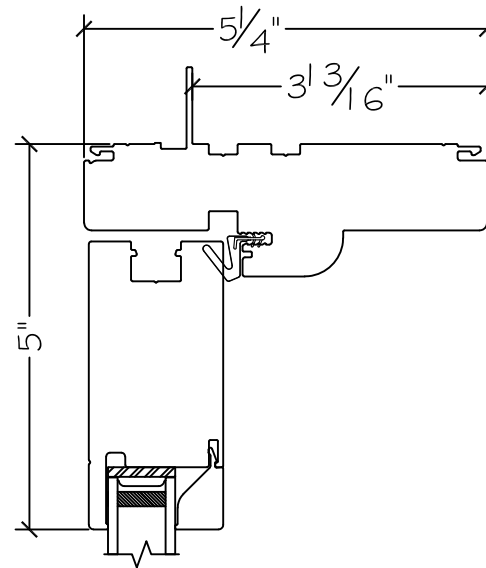

Interior

French Door Hinge

Exterior