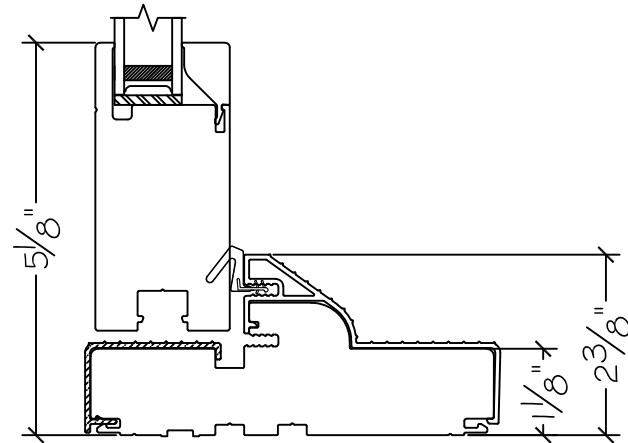

Outswing

450 Delta Ave
Brea, Ca 92821
(714) 385-1202

Notice: This document contains information proprietary to and is protected by copyright of Win-Dor Inc. and shall not be copied, disclosed to others, or used for any purpose other than that for which it is given, without the written permission of Win-Dor Inc.

Project:	File name: 3750 Swing Door Section View - Outswing HL 1 inch Nail-fin	Date: 20180720
Notes:	Layout: Vertical Section View	Drawn by: J Johnson