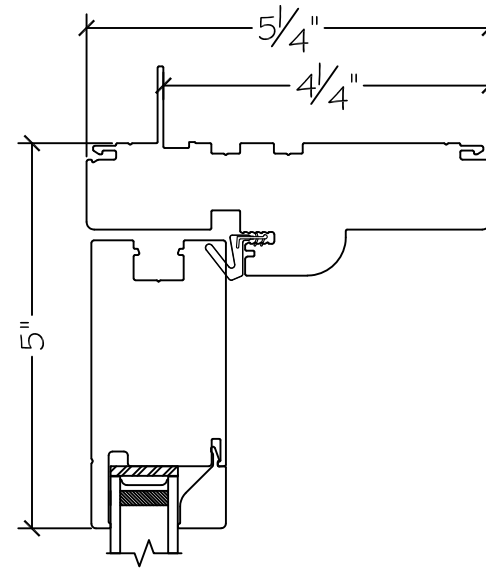

French Door Hinge

Exterior

Interior