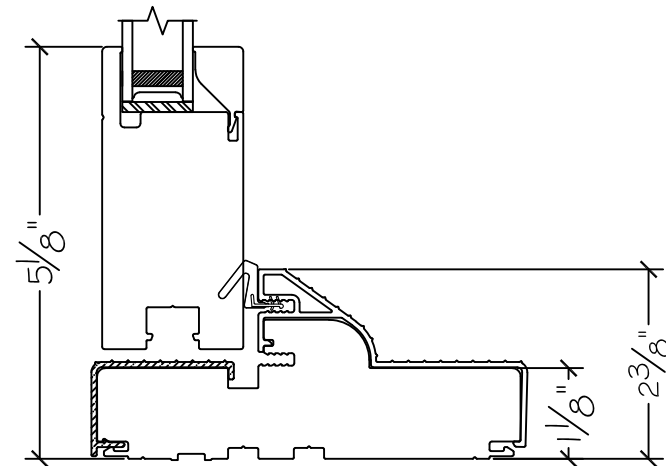

Outswing

450 Delta Ave
Brea, Ca 92821
(714) 385-1202

Notice: This document contains information proprietary to and is protected by copyright of Win-Dor Inc. and shall not be copied, disclosed to others, or used for any purpose other than that for which it is given, without the written permission of Win-Dor Inc.

Project:	File name: 3750 Swing Door Section View - Outswing DD HR-SL 1.375 inch Nail-fin	Date: 20180829
Notes:	Layout: Vertical Section View	Drawn by: J Johnson