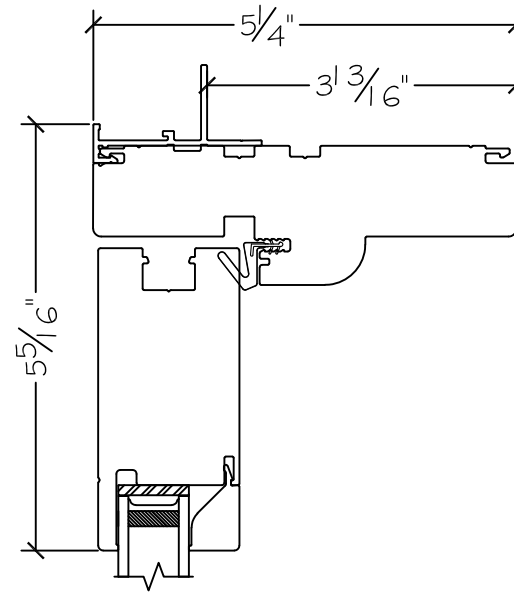

French Door Hinge

Exterior

Interior