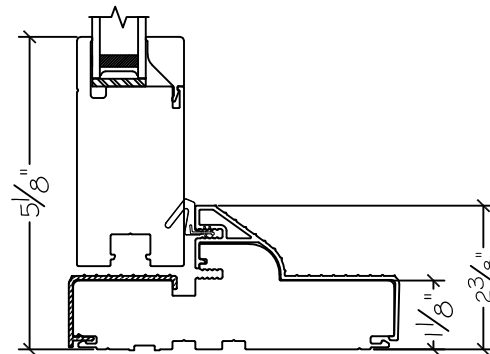

Outswing

Notice: This document contains information proprietary to and is protected by copyright of Win-Dor Inc. and shall not be copied, disclosed to others, or used for any purpose other than that for which it is given, without the written permission of Win-Dor Inc.

450 Delta Ave
Brea, Ca 92821
(714) 385-1202

Project:	File name: 3750 Swing Door Section View - Outswing DD HR-SL 1 inch Nail-fin	Date: 20180904
Notes:	Layout: Vertical Section View	Drawn by: J Johnson