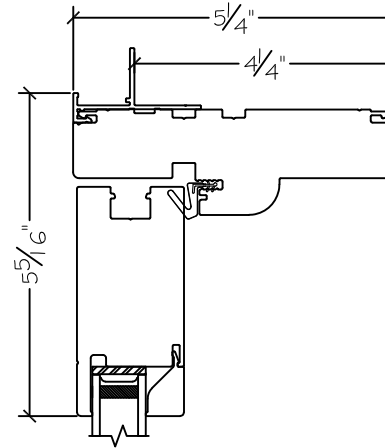

French Door Hinge

Exterior

Interior