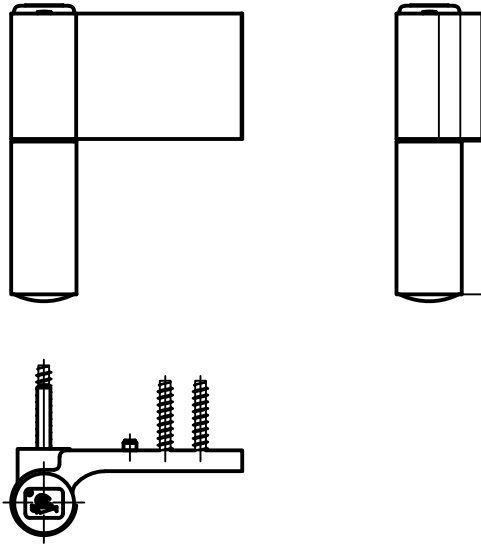

French Door Hinge

Exterior

Interior