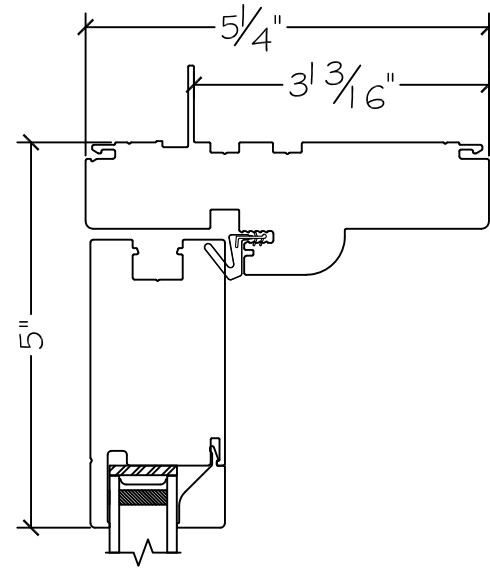

French Door Hinge

Exterior

Interior