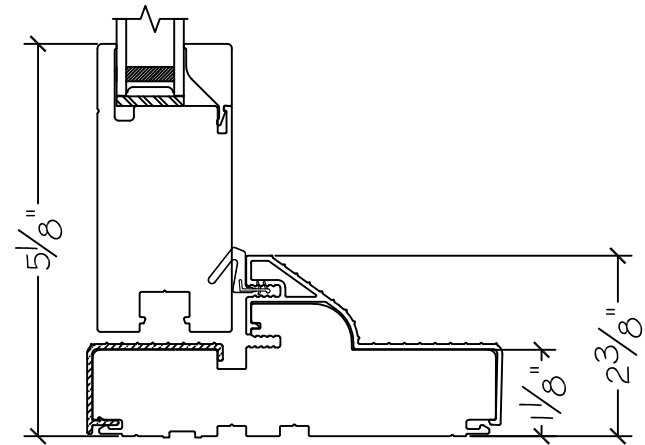

Outswing

Notice: This document contains information proprietary to and is protected by copyright of Win-Dor Inc. and shall not be copied, disclosed to others, or used for any purpose other than that for which it is given, without the written permission of Win-Dor Inc.

WINDOR
www.windorsystems.com

450 Delta Ave
Brea, Ca 92821
(714) 385-1202

Project:	File name: 3750 Swing Door Section View - Outswing DD HR 1.375 inch Nail-fin
Notes:	Layout: Vertical Section View

Date: 20180720
Drawn by: J Johnson