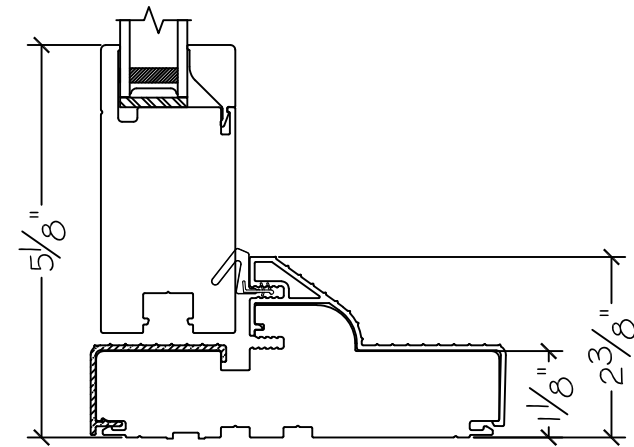

Outswing

Notice: This document contains information proprietary to and is protected by copyright of Win-Dor Inc. and shall not be copied, disclosed to others, or used for any purpose other than that for which it is given, without the written permission of Win-Dor Inc.

450 Delta Ave
Brea, Ca 92821
(714) 385-1202

Project:

File name: 3750 Swing Door Section View - Outswing DD HR 1 inch Nail-fin

Date: 20180719

Notes:

Layout: Vertical Section View Outswing

Drawn by: J Johnson