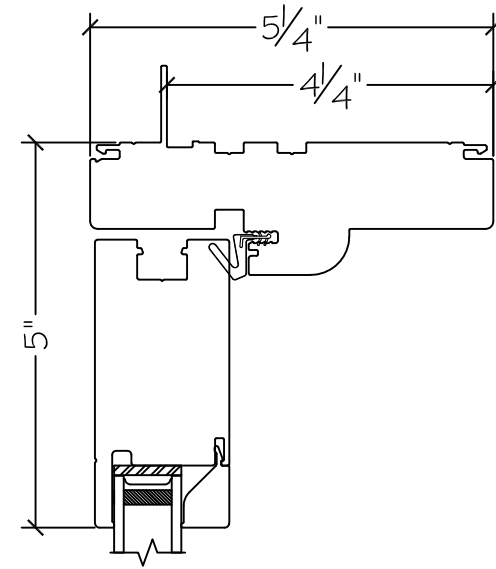

French Door Hinge

Exterior

Interior