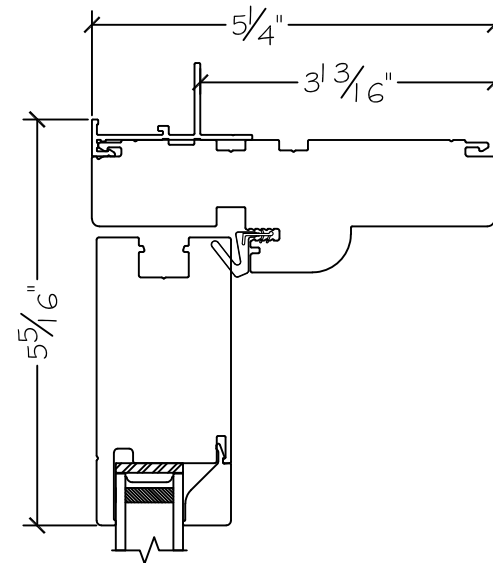

Project:	File name: 3750 Swing Door Section View - Outswing DD HL-SL 1.375 inch Nail-fin	Date: 20180820
Notes:	Layout: Horizontal Section View	Drawn by: J Johnson

French Door Hinge

Exterior

Interior

Outswing

450 Delta Ave
Brea, Ca 92821
(714) 385-1202

Project:

File name: 3750 Swing Door Section View - Outswing DD HL-SL 1.375 inch Nail-fin

Date: 20180820

Notes:

Layout: Vertical Section View

Drawn by: J Johnson