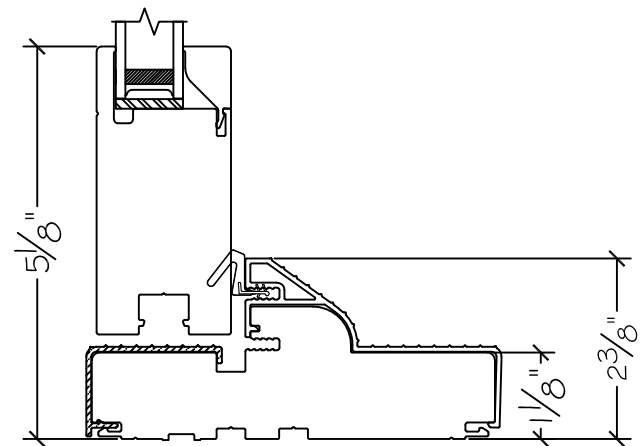

Project:	File name: 3750 Swing Door Section View - Outswing DD HL-SL 1.375 inch Nail-fin	Date: 20180820
Notes:	Layout: Horizontal Section View	Drawn by: J Johnson

French Door Hinge

Exterior

Interior

Outswing

450 Delta Ave
Brea, Ca 92821
(714) 385-1202

Project:

File name: 3750 Swing Door Section View - Outswing DD HL-SL 1.375 inch Nail-fin

Date: 20180820

Notes:

Layout: Vertical Section View

Drawn by: J Johnson