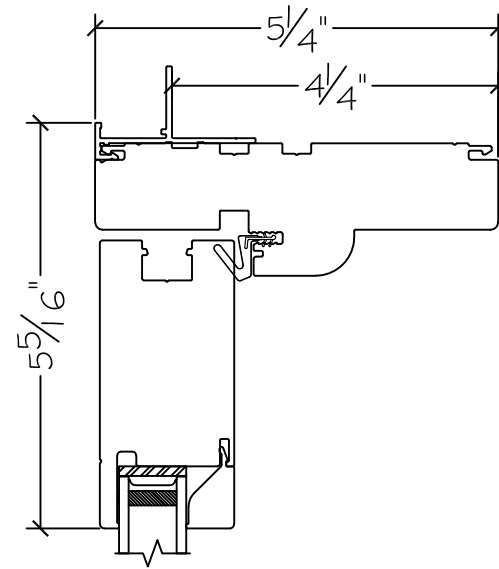

Project:	File name: 3750 Swing Door Section View - Outswing DD HL-SL 1 inch Nail-fin	Date: 20180827
Notes:	Layout: Horizontal Section View	Drawn by: J Johnson

French Door Hinge

Exterior

Interior

Outswing

Notice: This document contains information proprietary to and is protected by copyright of Win-Dor Inc. and shall not be copied, disclosed to others, or used for any purpose other than that for which it is given, without the written permission of Win-Dor Inc.

450 Delta Ave
Brea, Ca 92821
(714) 385-1202

www.windorsystems.com

Project:	File name: 3750 Swing Door Section View - Outswing DD HL-SL 1 inch Nail-fin	Date: 20180827
Notes:	Layout: Vertical Section View	Drawn by: J Johnson