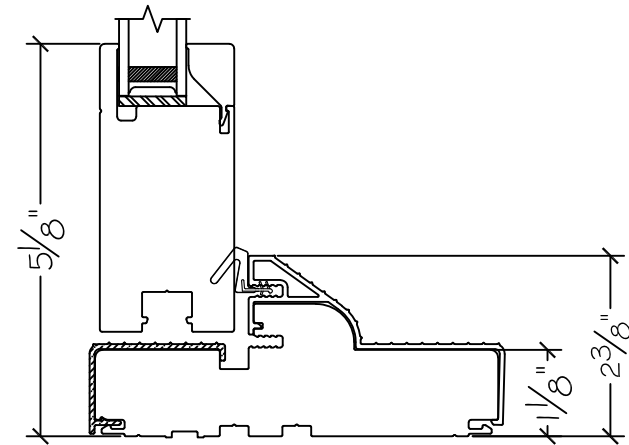

Project:	File name: 3750 Swing Door Section View - Outswing DD HL-SL 1 inch Nail-fin	Date: 20180827
Notes:	Layout: Horizontal Section View	Drawn by: J Johnson

French Door Hinge

Exterior

Interior

Outswing

Notice: This document contains information proprietary to and is protected by copyright of Win-Dor Inc. and shall not be copied, disclosed to others, or used for any purpose other than that for which it is given, without the written permission of Win-Dor Inc.

450 Delta Ave
Brea, Ca 92821
(714) 385-1202

www.windorsystems.com

Project:	File name: 3750 Swing Door Section View - Outswing DD HL-SL 1 inch Nail-fin	Date: 20180827
Notes:	Layout: Vertical Section View	Drawn by: J Johnson