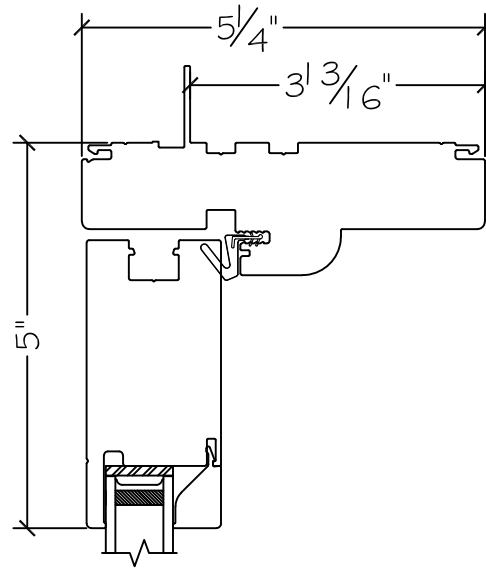

Project:	File name: 3750 Swing Door Section View - Outswing DD HL 1.375 inch Nail-fin	Date: 20181011
Notes:	Layout: Horizontal Section View	Drawn by: J Johnson

French Door Hinge

Exterior

Interior

Outswing

WINDOR
www.windorsystems.com

450 Delta Ave
Brea, Ca 92821
(714) 385-1202

Project:

File name: 3750 Swing Door Section View - Outswing DD HL 1.375 inch Nail-fin

Date: 20180720

Notes:

Layout: Vertical Section View