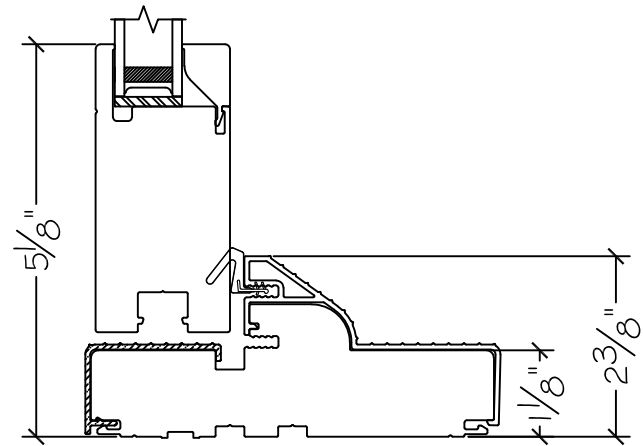

Project:	File name: 3750 Swing Door Section View - Outswing DD HL 1.375 inch Nail-fin	Date: 20181011
Notes:	Layout: Horizontal Section View	Drawn by: J Johnson

French Door Hinge

Exterior

Interior

Outswing

WINDOR
www.windorsystems.com

450 Delta Ave
Brea, Ca 92821
(714) 385-1202

Project:

File name: 3750 Swing Door Section View - Outswing DD HL 1.375 inch Nail-fin

Date: 20180720

Notes:

Layout: Vertical Section View