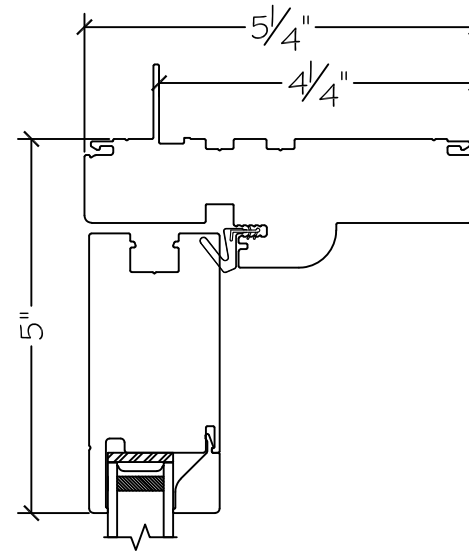

French Door Hinge

Exterior

Interior