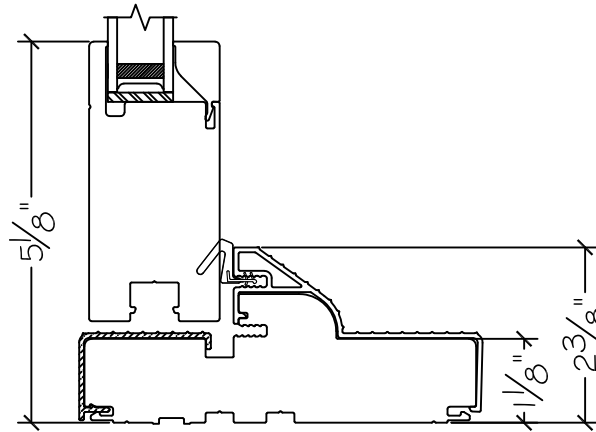

Outswing

450 Delta Ave
Brea, Ca 92821
(714) 385-1202

Notice: This document contains information proprietary to and is protected by copyright of Win-Dor Inc. and shall not be copied, disclosed to others, or used for any purpose other than that for which it is given, without the written permission of Win-Dor Inc.

Project:	File name: 3750 Swing Door Section View - Outswing DD HL 1 inch Nail-fin	Date: 20180702
Notes:	Layout: Swing Door Outswing Vertical Section View	Drawn by: J Johnson