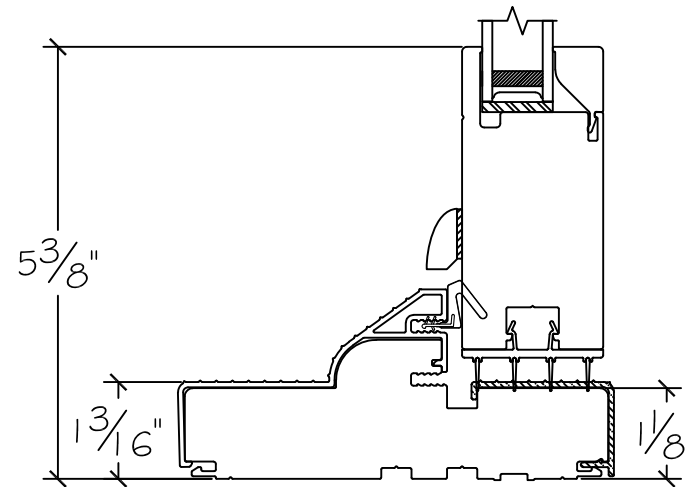

Inswing

450 Delta Ave
Brea, Ca 92821
(714) 385-1202

WINDOR
www.windorsystems.com

Notice: This document contains information proprietary to and is protected by copyright of Win-Dor Inc. and shall not be copied, disclosed to others, or used for any purpose other than that for which it is given, without the written permission of Win-Dor Inc.

Project:

File name: 3750 Swing Door Section View - Inswing SL-HR-SL 1.375 inch Nail-fin

Date: 20180830

Notes:

Layout: Vertical Section View

Drawn by: J Johnson