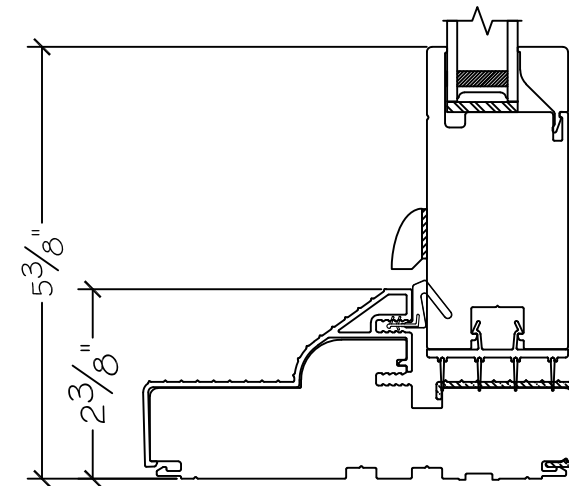

Interior

Inswing

450 Delta Ave
Brea, Ca 92821
(714) 385-1202

Notice: This document contains information proprietary to and is protected by copyright of Win-Dor Inc. and shall not be copied, disclosed to others, or used for any purpose other than that for which it is given, without the written permission of Win-Dor Inc.

Project:

File name: 3750 Swing Door Section View - Inswing SL-HR-SL 1 inch Nail-fin

Date: 20180821

Notes:

Layout: Vertical Section View

Drawn by: J Johnson