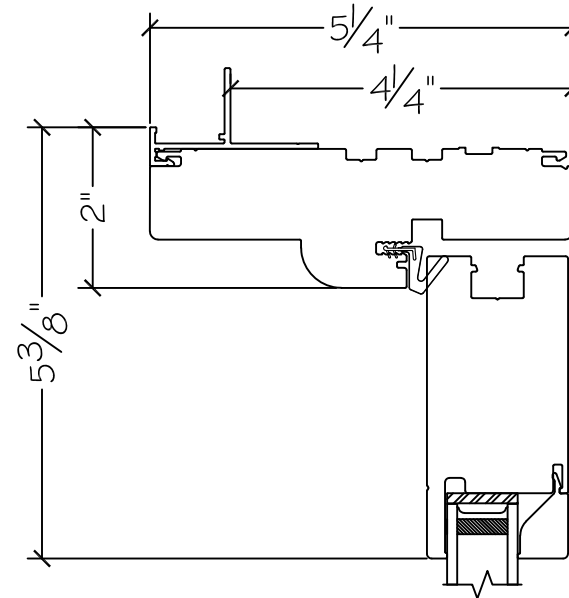

French Door Hinge

Exterior