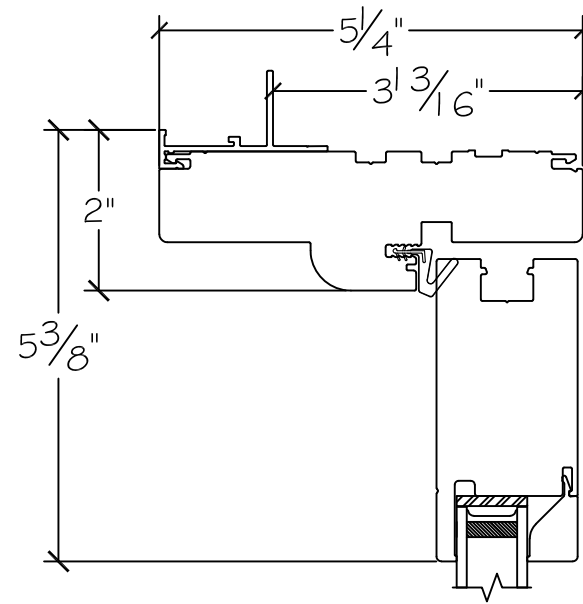

Project:	File name: 3750 Swing Door Section View - Inswing SL-HR 1.375 inch Nail-fin	Date: 20180905
Notes:	Layout: Horizontal Section View	Drawn by: J Johnson

French Door Hinge

Exterior

Interior

Inswing

450 Delta Ave
Brea, Ca 92821
(714) 385-1202

Project:	File name: 3750 Swing Door Section View - Inswing SL-HR 1.375 inch Nail-fin	Date: 20180905
Notes:	Layout: Vertical Section View	Drawn by: J Johnson