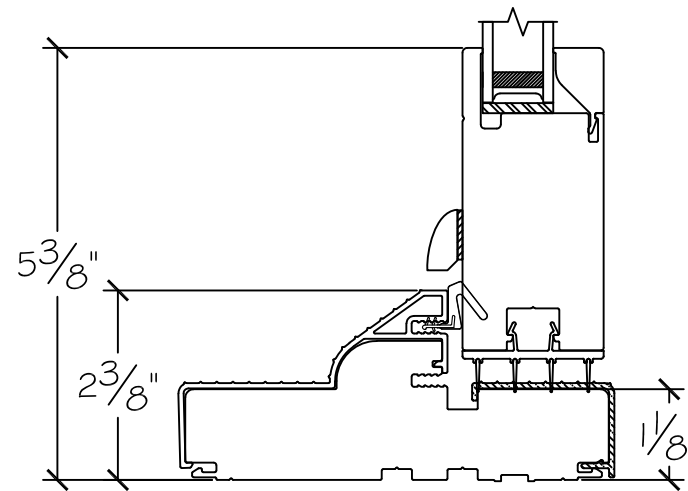

Project:	File name: 3750 Swing Door Section View - Inswing SL-HR 1.375 inch Nail-fin	Date: 20180905
Notes:	Layout: Horizontal Section View	Drawn by: J Johnson

French Door Hinge

Exterior

Interior

Inswing

450 Delta Ave
Brea, Ca 92821
(714) 385-1202

Project:	File name: 3750 Swing Door Section View - Inswing SL-HR 1.375 inch Nail-fin	Date: 20180905
Notes:	Layout: Vertical Section View	Drawn by: J Johnson