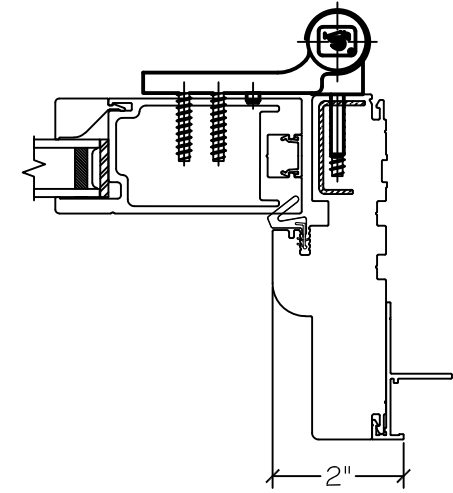

Notice: This document contains information proprietary to and is protected by copyright of Win-Dor Inc. and shall not be copied, disclosed to others, or used for any purpose other than that for which it is given, without the written permission of Win-Dor Inc.

WINDOR
www.windorsystems.com

450 Delta Ave
Brea, Ca 92821
(714) 385-1202

Project:

File name: 3750 Swing Door Section View - Inswing SL-HR 1 inch Nail-fin

Date: 20180829

Notes:

Layout: Horizontal Section View

Drawn by: J Johnson