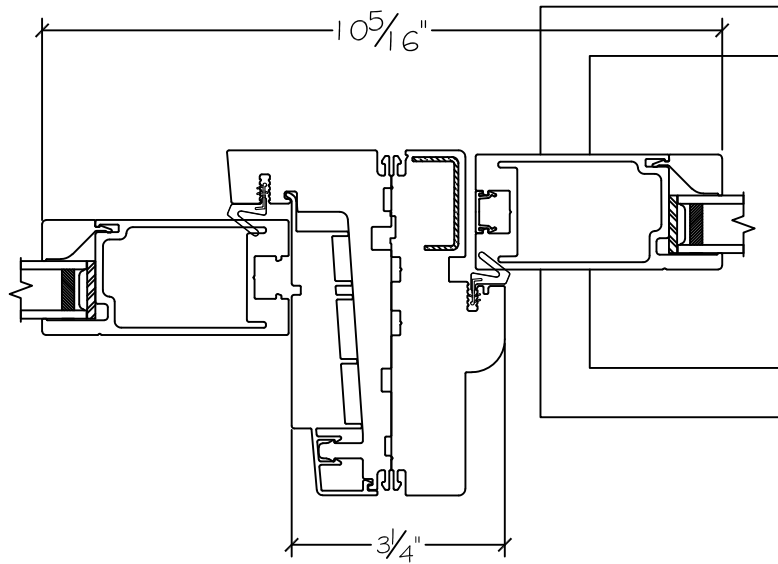

Interior

Exterior