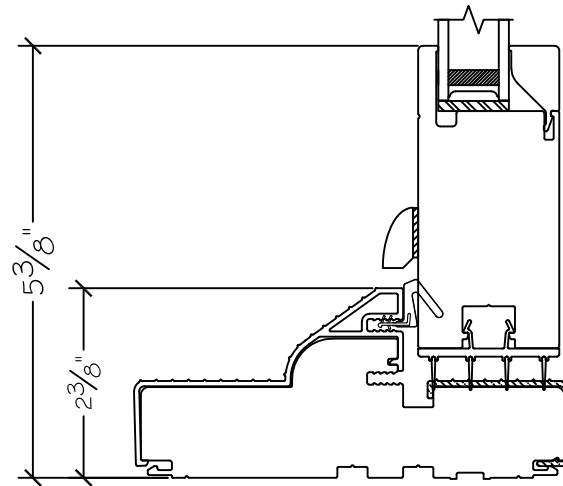

Inswing

450 Delta Ave
Brea, Ca 92821
(714) 385-1202

Notice: This document contains information proprietary to and is protected by copyright of Win-Dor Inc. and shall not be copied, disclosed to others, or used for any purpose other than that for which it is given, without the written permission of Win-Dor Inc.

Project:

File name: 3750 Swing Door Section View - Inswing SL-HR 1 inch Nail-fin

Date: 20180829

Notes:

Layout: Vertical Section View

Drawn by: J Johnson