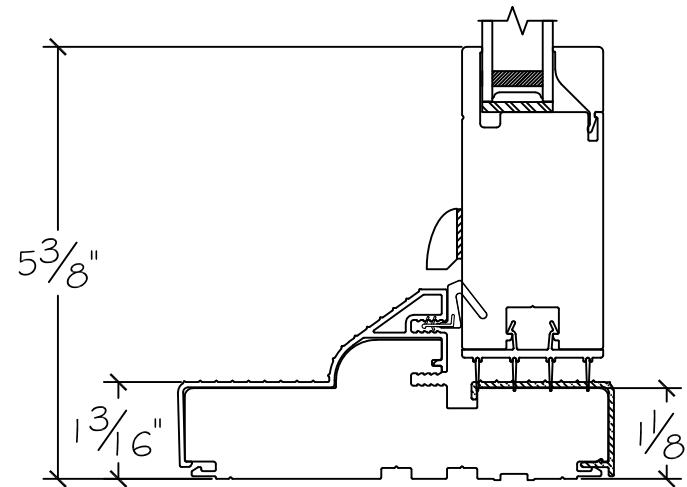

Inswing

450 Delta Ave
Brea, Ca 92821
(714) 385-1202

Notice: This document contains information proprietary to and is protected by copyright of Win-Dor Inc. and shall not be copied, disclosed to others, or used for any purpose other than that for which it is given, without the written permission of Win-Dor Inc.

Project:	File name: 3750 Swing Door Section View - Inswing SL-HL-SL 1.375 inch Nail-fin	Date: 20180830
Notes:	Layout: Vertical Section View	Drawn by: J Johnson