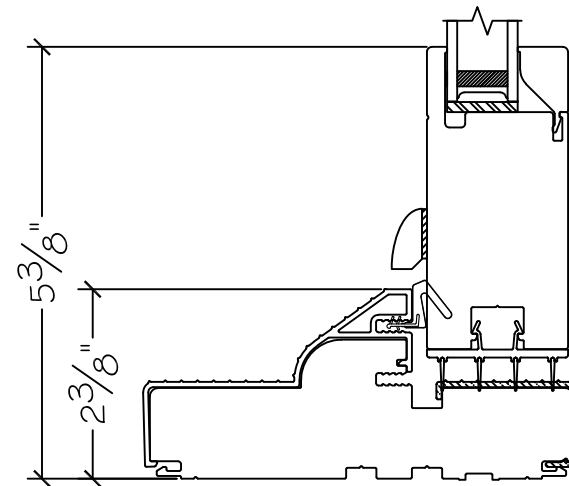

Project:	File name: 3750 Swing Door Section View - Inswing SL-HL-SL 1 inch Nail-fin	Date: 20180821
Notes:	Layout: Horizontal Section View	Drawn by: J Johnson

French Door Hinge

Exterior

Interior

Inswing

450 Delta Ave
Brea, Ca 92821
(714) 385-1202

Project:	File name: 3750 Swing Door Section View - Inswing SL-HL-SL 1 inch Nail-fin	Date: 20180821
Notes:	Layout: Vertical Section View	Drawn by: J Johnson