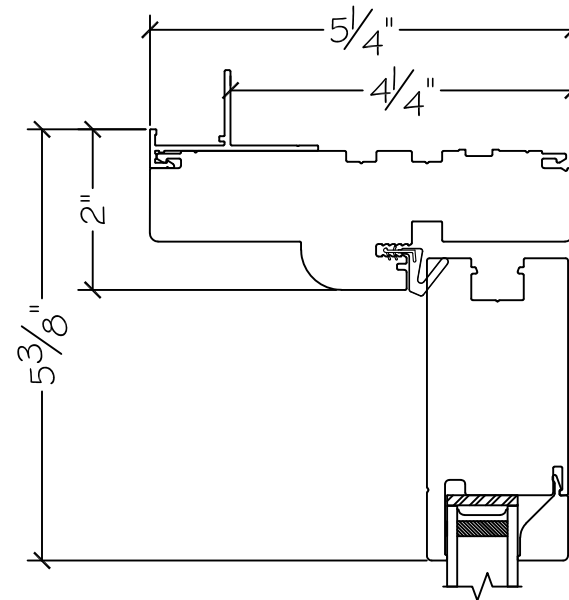

Project:	File name: 3750 Swing Door Section View - Inswing SL-HL-SL 1 inch Nail-fin	Date: 20180821
Notes:	Layout: Horizontal Section View	Drawn by: J Johnson

French Door Hinge

Exterior

Interior

Inswing

450 Delta Ave
Brea, Ca 92821
(714) 385-1202

Project:	File name: 3750 Swing Door Section View - Inswing SL-HL-SL 1 inch Nail-fin	Date: 20180821
Notes:	Layout: Vertical Section View	Drawn by: J Johnson