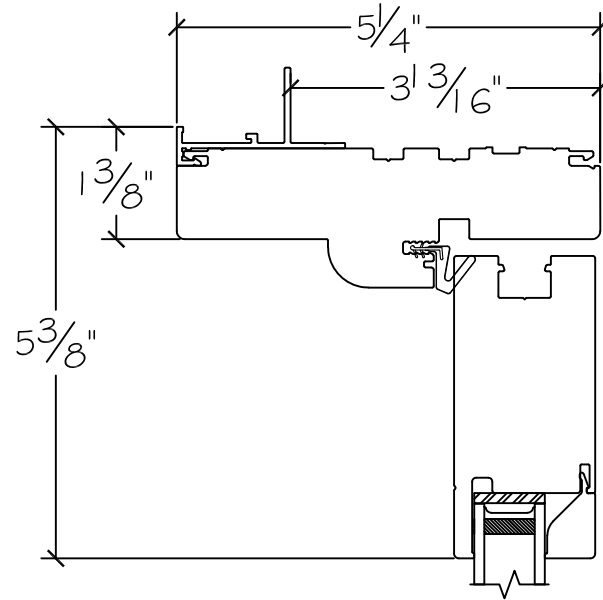

Project:	File name: 3750 Swing Door Section View - Inswing SL-HL 1.375 inch Nail-fin	Date: 20180822
Notes:	Layout: Horizontal Section View	Drawn by: J Johnson

French Door Hinge

Exterior

Interior

Inswing

450 Delta Ave
Brea, Ca 92821
(714) 385-1202

Project:

File name: 3750 Swing Door Section View - Inswing SL-HL 1.375 inch Nail-fin

Date: 20180822

Notes:

Layout: Vertical Section View

Drawn by: J Johnson