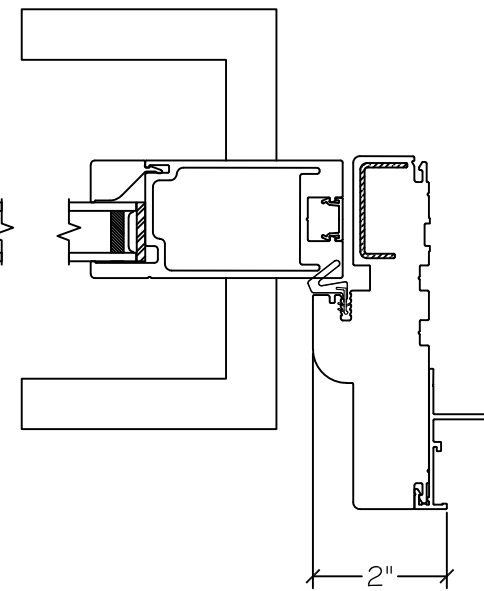

450 Delta Ave
Brea, Ca 92821
(714) 385-1202

www.windorsystems.com

Notice: This document contains information proprietary to and is protected by copyright of Win-Dor Inc. and shall not be copied, disclosed to others, or used for any purpose other than that for which it is given, without the written permission of Win-Dor Inc.

Project:	File name: 3750 Swing Door Section View - Inswing SL-HL 1.375 inch Nail-fin	Date: 20180822
Notes:	Layout: Horizontal Section View	Drawn by: J Johnson