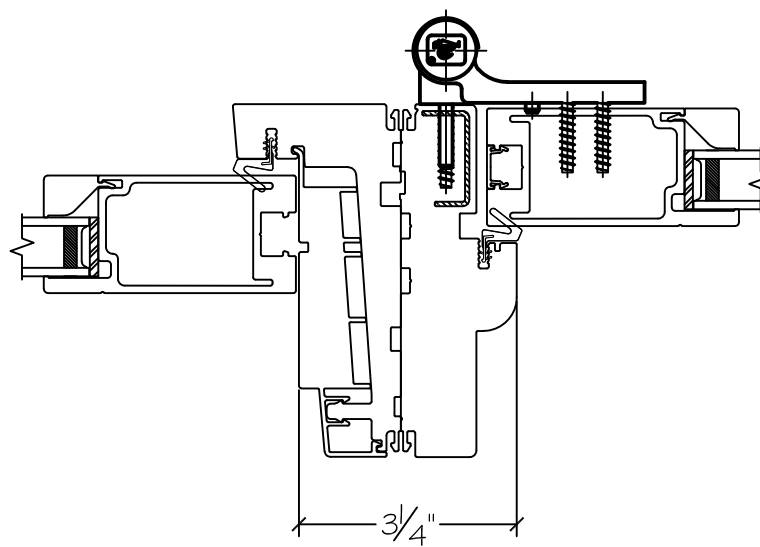

Interior

Exterior