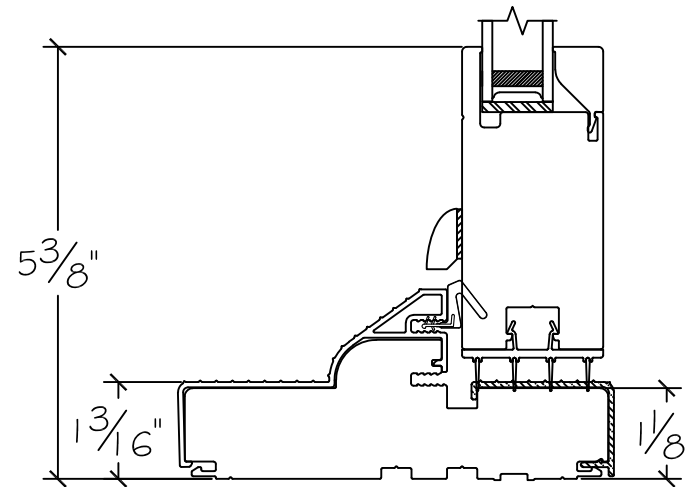

Project:	File name: 3750 Swing Door Section View - Inswing SL-HL 1.375 inch Nail-fin	Date: 20180822
Notes:	Layout: Horizontal Section View	Drawn by: J Johnson

French Door Hinge

Exterior

Interior

Inswing

450 Delta Ave
Brea, Ca 92821
(714) 385-1202

Project:

File name: 3750 Swing Door Section View - Inswing SL-HL 1.375 inch Nail-fin

Date: 20180822

Notes:

Layout: Vertical Section View

Drawn by: J Johnson