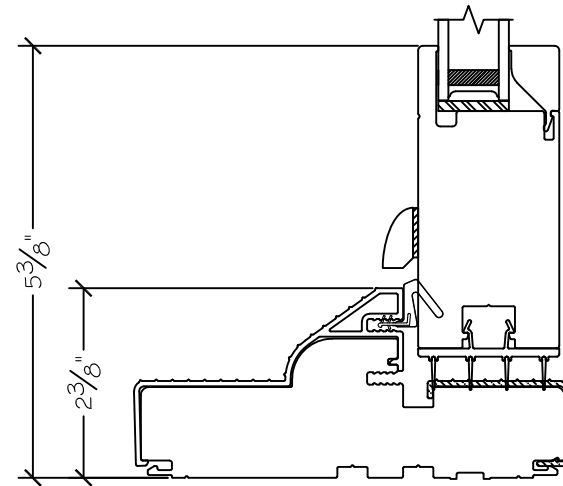

450 Delta Ave
Brea, Ca 92821
(714) 385-1202

Project:	File name: 3750 Swing Door Section View - Inswing SL-HL 1 inch Nail-fin	Date: 20180821
Notes:	Layout: Horizontal Section View	Drawn by: J Johnson

French Door Hinge

Exterior

Interior

Inswing

450 Delta Ave
Brea, Ca 92821
(714) 385-1202

WINDOR
www.windorsystems.com

Notice: This document contains information proprietary to and is protected by copyright of Win-Dor Inc. and shall not be copied, disclosed to others, or used for any purpose other than that for which it is given, without the written permission of Win-Dor Inc.

Project:

File name: 3750 Swing Door Section View - Inswing SL-HL 1 inch Nail-fin

Date: 20180821

Notes:

Layout: Vertical Section View

Drawn by: J Johnson