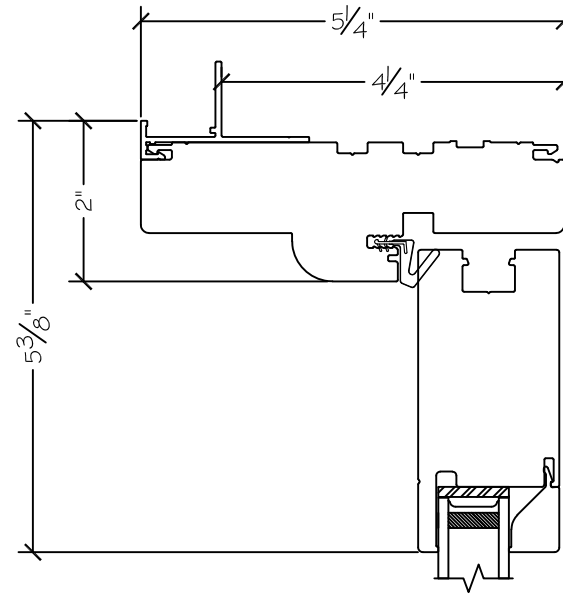

450 Delta Ave
Brea, Ca 92821
(714) 385-1202

Project:	File name: 3750 Swing Door Section View - Inswing SL-HL 1 inch Nail-fin	Date: 20180821
Notes:	Layout: Horizontal Section View	Drawn by: J Johnson

French Door Hinge

Project:

File name: 3750 Swing Door Section View - Inswing SL-HL 1 inch Nail-fin

Date: 20180821

Notes:

Layout: Vertical Section View

Drawn by: J Johnson