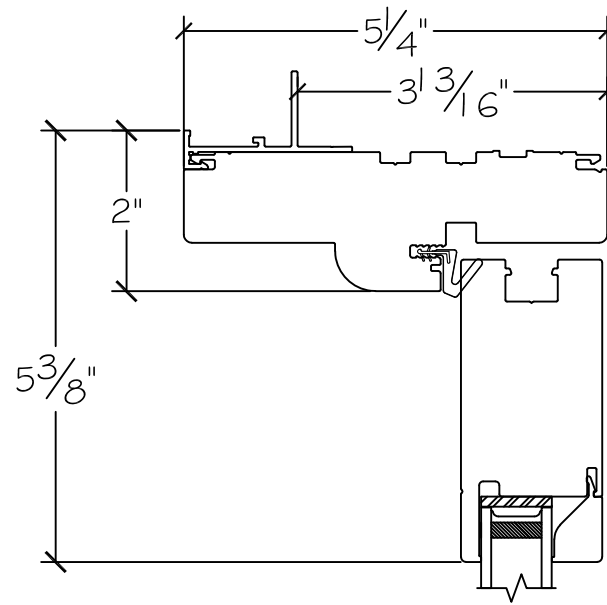

Project:	File name: 3750 Swing Door Section View - Inswing SL-DD HR-SL 1.375 inch Nail-fin	Date: 20180830
Notes:	Layout: Horizontal Section View	Drawn by: J Johnson

French Door Hinge

Exterior

Interior

Inswing

Project:	File name: 3750 Swing Door Section View - Inswing SL-DD HR-SL 1.375 inch Nail-fin	Date: 20180830
Notes:	Layout: Vertical Section View	Drawn by: J Johnson