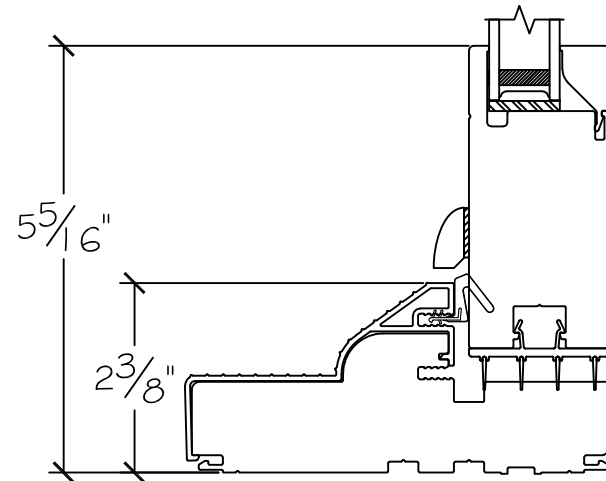

Project:	File name: 3750 Swing Door Section View - Inswing SL-DD HR-SL 1.375 inch Nail-fin	Date: 20180830
Notes:	Layout: Horizontal Section View	Drawn by: J Johnson

French Door Hinge

Exterior

Interior

Inswing

Project:	File name: 3750 Swing Door Section View - Inswing SL-DD HR-SL 1.375 inch Nail-fin	Date: 20180830
Notes:	Layout: Vertical Section View	Drawn by: J Johnson