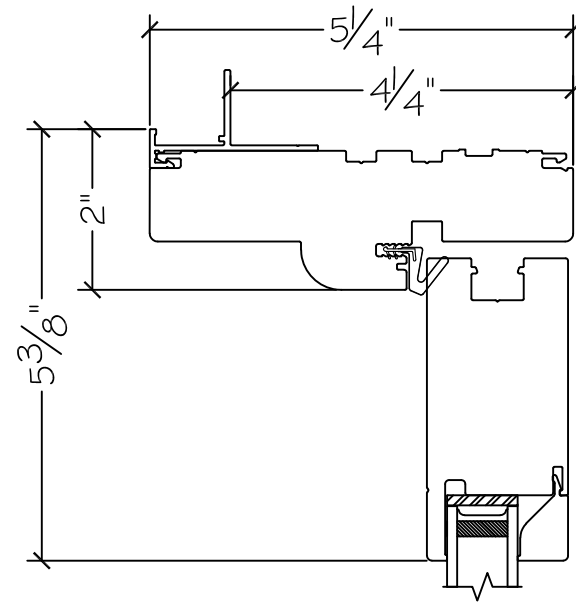

Project:	File name: 3750 Swing Door Section View - Inswing SL-DD HR-SL 1 inch Nail-fin	Date: 20180829
Notes:	Layout: Horizontal Section View	Drawn by: J Johnson

# French Door Hinge

Exterior

Interior

Inswing

450 Delta Ave  
Brea, Ca 92821  
(714) 385-1202

Notice: This document contains information proprietary to and is protected by copyright of Win-Dor Inc. and shall not be copied, disclosed to others, or used for any purpose other than that for which it is given, without the written permission of Win-Dor Inc.

Project:	File name: 3750 Swing Door Section View - Inswing SL-DD HR-SL 1 inch Nail-fin
Notes:	Layout: Vertical Section View

Date: 20180829  
Drawn by: J Johnson