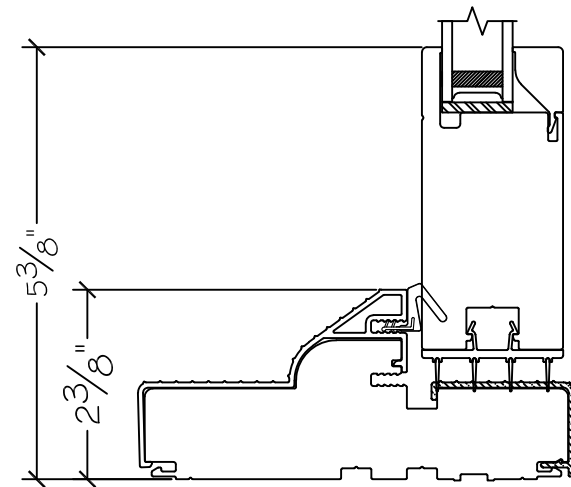

Project:	File name: 3750 Swing Door Section View - Inswing SL-DD HR-SL 1 inch Nail-fin	Date: 20180829
Notes:	Layout: Horizontal Section View	Drawn by: J Johnson

# French Door Hinge

Exterior

Interior

Inswing

450 Delta Ave  
Brea, Ca 92821  
(714) 385-1202

Notice: This document contains information proprietary to and is protected by copyright of Win-Dor Inc. and shall not be copied, disclosed to others, or used for any purpose other than that for which it is given, without the written permission of Win-Dor Inc.

Project:	File name: 3750 Swing Door Section View - Inswing SL-DD HR-SL 1 inch Nail-fin
Notes:	Layout: Vertical Section View

Date: 20180829  
Drawn by: J Johnson