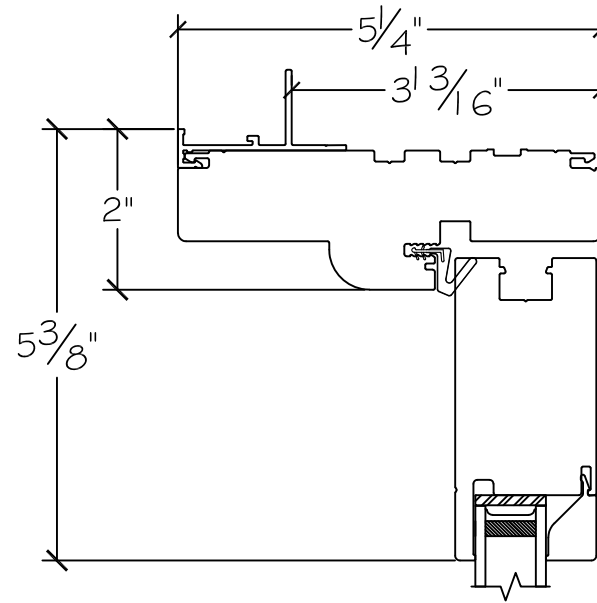

French Door Hinge

Exterior