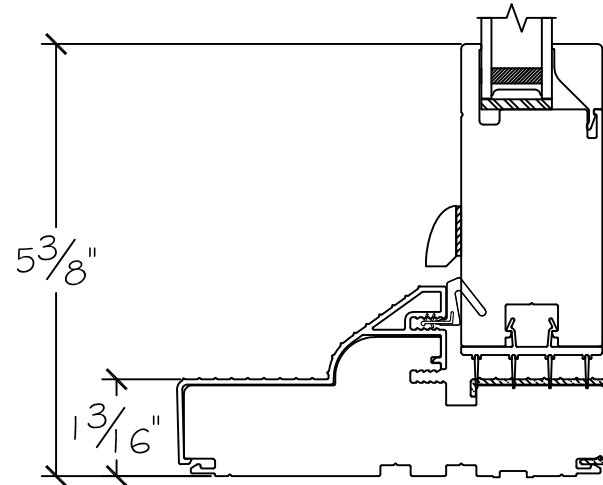

Interior

Inswing

450 Delta Ave
Brea, Ca 92821
(714) 385-1202

Notice: This document contains information proprietary to and is protected by copyright of Win-Dor Inc. and shall not be copied, disclosed to others, or used for any purpose other than that for which it is given, without the written permission of Win-Dor Inc.

Project:	File name: 3750 Swing Door Section View - Inswing SL-DD HR 1.375 inch Nail-fin	Date: 20180830
Notes:	Layout: Vertical Section View	Drawn by: J Johnson