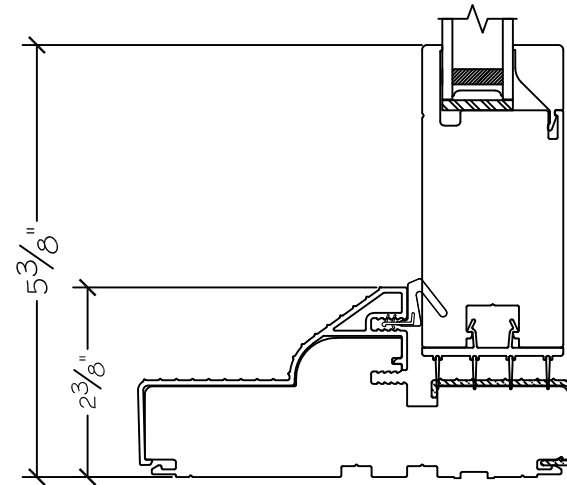

Project:	File name: 3750 Swing Door Section View - Inswing SL-DD HR 1 inch Nail-fin	Date: 20180821
Notes:	Layout: Horizontal Section View	Drawn by: J Johnson

French Door Hinge

Exterior

Interior

Inswing

Notice: This document contains information proprietary to and is protected by copyright of Win-Dor Inc. and shall not be copied, disclosed to others, or used for any purpose other than that for which it is given, without the written permission of Win-Dor Inc.

WINDOR
www.windorsystems.com

450 Delta Ave
Brea, Ca 92821
(714) 385-1202

Project:

File name: 3750 Swing Door Section View - Inswing SL-DD HR 1 inch Nail-fin

Date: 20180821

Notes:

Layout: Vertical Section View