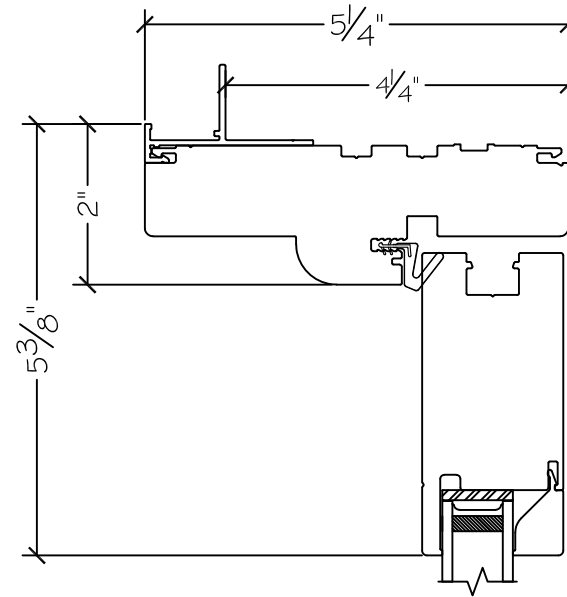

Project:	File name: 3750 Swing Door Section View - Inswing SL-DD HR 1 inch Nail-fin	Date: 20180821
Notes:	Layout: Horizontal Section View	Drawn by: J Johnson

French Door Hinge

Exterior

Interior

Inswing

Notice: This document contains information proprietary to and is protected by copyright of Win-Dor Inc. and shall not be copied, disclosed to others, or used for any purpose other than that for which it is given, without the written permission of Win-Dor Inc.

WINDOR
www.windorsystems.com

450 Delta Ave
Brea, Ca 92821
(714) 385-1202

Project:

File name: 3750 Swing Door Section View - Inswing SL-DD HR 1 inch Nail-fin

Date: 20180821

Notes:

Layout: Vertical Section View